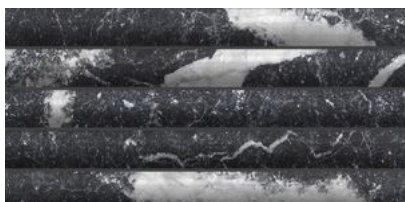

Obsession 5x10 Nero
5"x10" | Glazed Porcelain