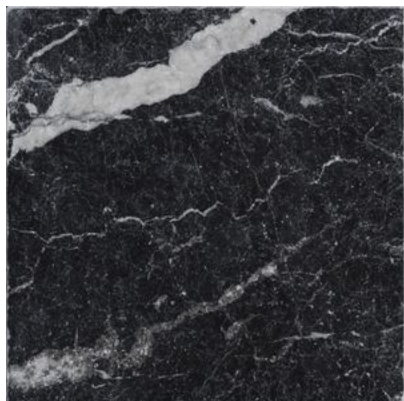

Obsession 10x10 Nero
10"x10" | Glazed Porcelain