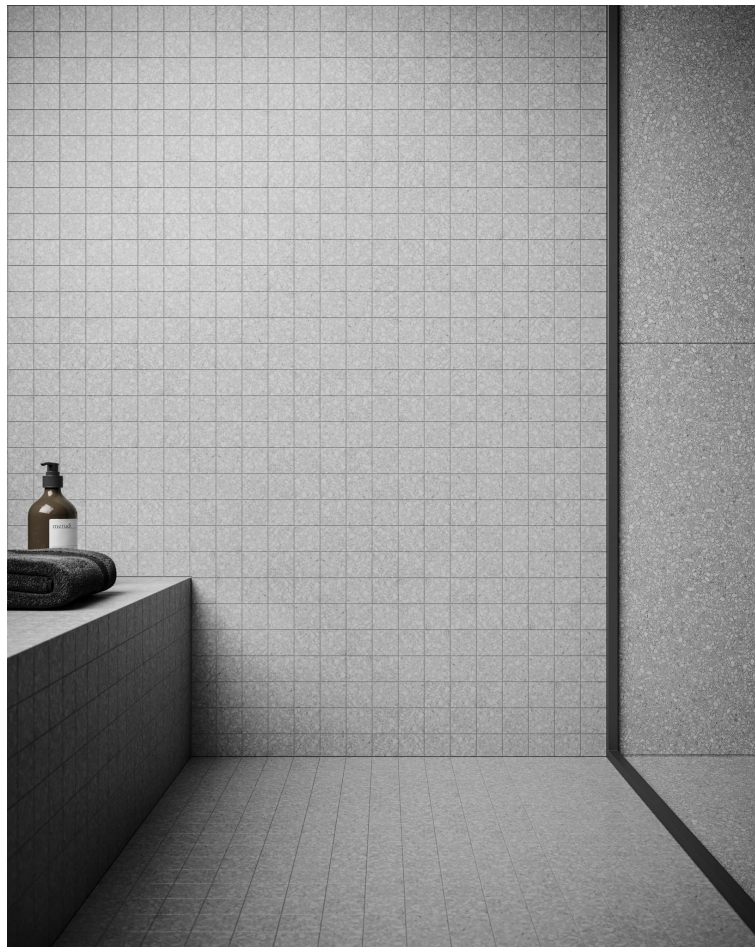

MACAR'S

SERIES
STATION

| Color Body Porcelain | Terrazo

A tribute to the beautiful Venetian Terrazzo.

PRODUCTS

Station 32x32 Ash
32"x32" | Color Body Porcelain

Station 32x32 Shadow
32"x32" | Color Body Porcelain

Station 32x32 Ivory
32"x32" | Color Body Porcelain

Station 32x32 Pearl
32"x32" | Color Body Porcelain

Station 12x24 Ash
12"x24" | Color Body Porcelain

Station 12x24 Ivory
12"x24" | Color Body Porcelain

Station 12x24 Pearl
12"x24" | Color Body Porcelain

Station 12x24 Shadow
12"x24" | Color Body Porcelain

Station 10x24 Ash Half Hexagon
10"x24" | Color Body Porcelain

Station 10x24 Pearl Half Hexagon
10"x24" | Color Body Porcelain

Station 10x24 Shadow Half Hexagon
10"x24" | Color Body Porcelain

Station 10x24 Ivory Half Hexagon
10"x24" | Color Body Porcelain

Station 3x24 Pearl Bullnose
3"x24" | Color Body Porcelain

Station 3x24 Ivory Bullnose
3"x24" | Color Body Porcelain

Station 3x24 Ash Bullnose
3"x24" | Color Body Porcelain