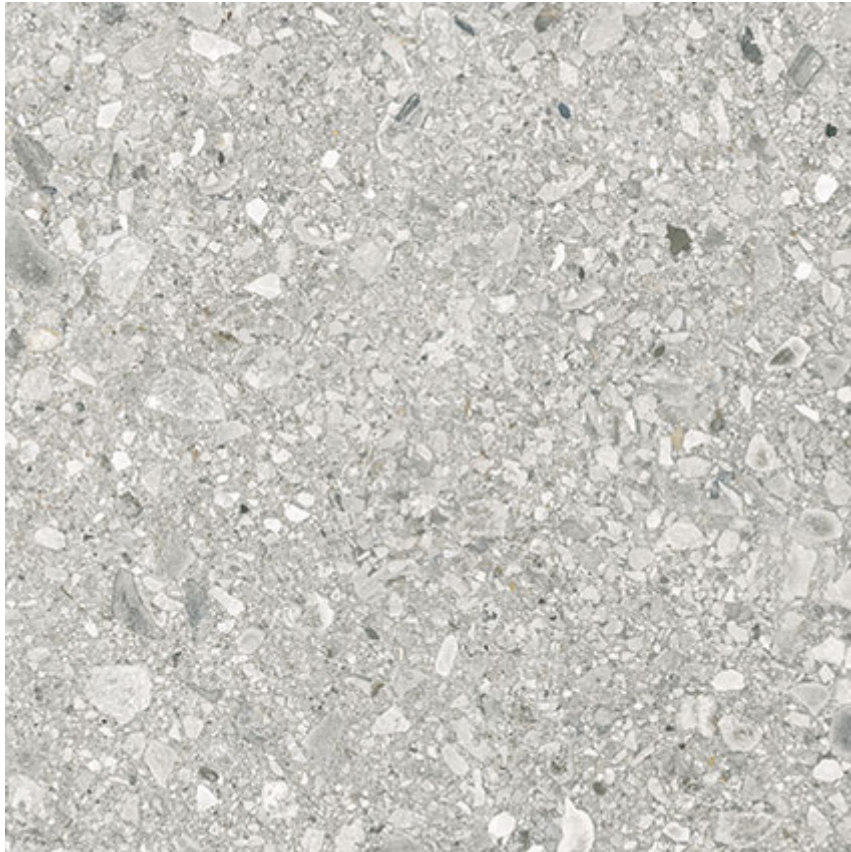

MACAR'S

---

**PRODUCT**

**ROYAL STONEWORKS 24X24 REGAL FOSSIL VEIN HONED**

---

24"x24" | Porcelain | Tile

## TECHNICAL DATA

CODE: QUSW-RF-4H

NAME: Royal Stoneworks 24X24 Regal Fossil Vein Honed

SERIES: Royal Stoneworks

SIZE: 24"x24"

FINISH: Honed

LOOK: Stone Look

EDGE: Rectified

FAMILY: Tile

FROST RESISTANCE: Yes

SHADE VARIATION: V3

STYLE: Contemporary

SUITABLE FOR: Indoor|Shower

TPOLOGY: Porcelain

TYPE OF PIECE: Field Tile

USE: Floor and Wall