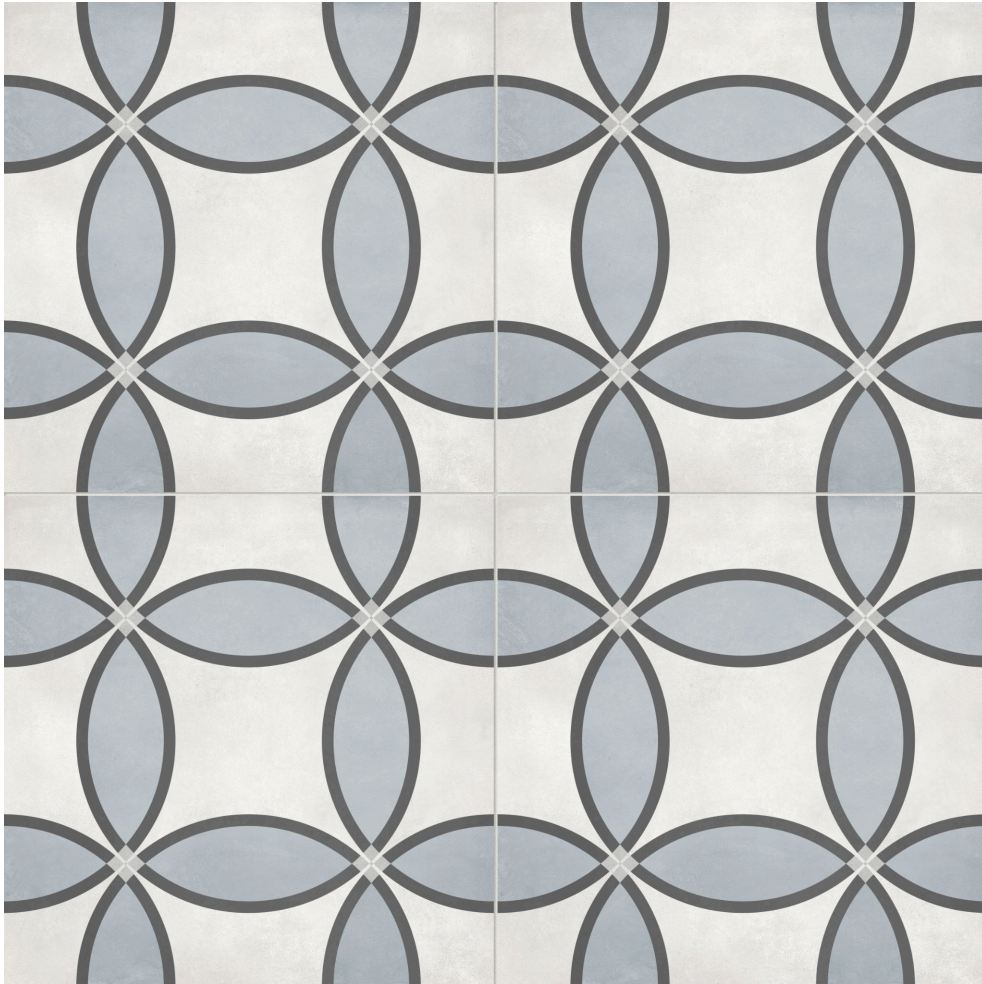

MACAR'S

PRODUCT
FORM 8X8 TIDE ZENITH

8"x8" | Pressed Glazed Porcelain | Tile

TECHNICAL DATA

CODE: AC4500-07690

NAME: Form 8x8 Tide Zenith

SERIES: Form AC

SIZE: 8"x8"

FINISH: Matte

LOOK: Patterned Tiles

BREAKING STRENGTH: $\geq 310 \geq 1300$

CHEMICAL RESISTANCE: CLASS A

DCOF: ≥ 0.55

FAMILY: Tile

FROST RESISTANCE: Yes

PEI: 4

SHADE VARIATION: V2/V3/V4

SUITABLE FOR: Indoor| Outdoor

TPOLOGY: Pressed Glazed Porcelain

THICKNESS: 9mm

TYPE OF PIECE: Field Tile

USE: Floor and Wall

NOTES: This product is special order and cannot be cancelled, returned, or refunded.