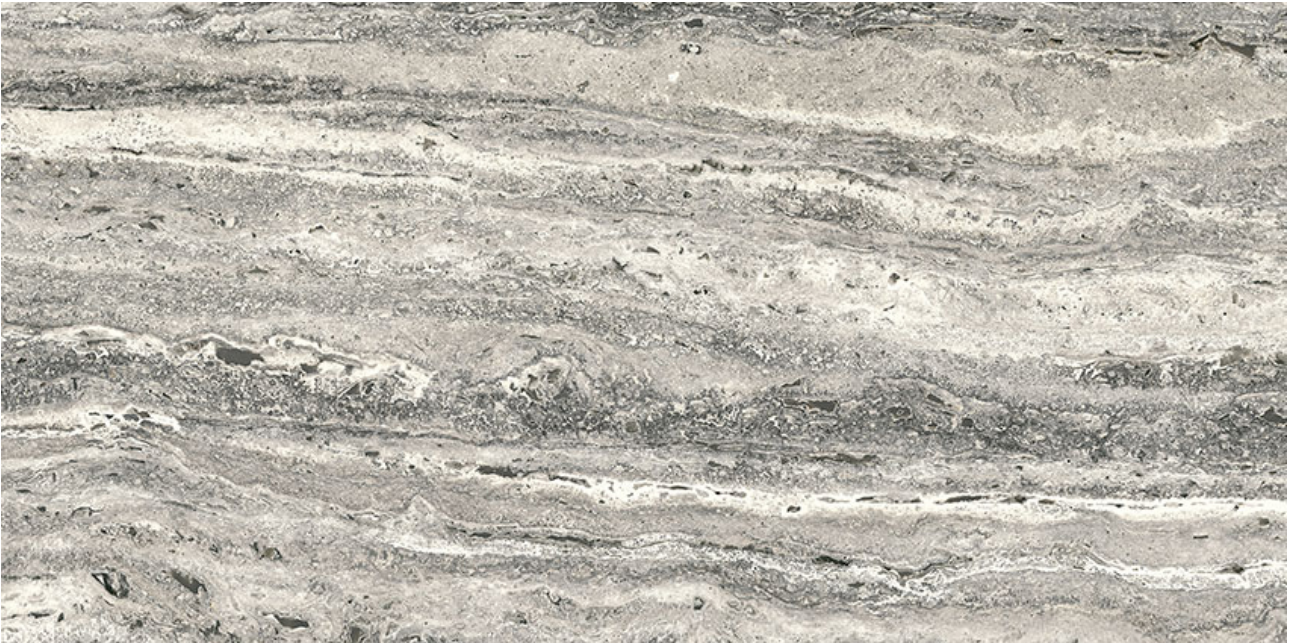

MACAR'S

PRODUCT

ROYAL STONWORKS 12X24 REGAL GREY VEIN GRN

12"x24" | Porcelain | Tile

TECHNICAL DATA

CODE: QUSW-RG-5G
NAME: Royal Stoneworks 12X24 Regal Grey Vein Grn
SERIES: Royal Stoneworks
SIZE: 12"x24"
FINISH: Grained
LOOK: Stone Look
EDGE: Rectified
FAMILY: Tile
FROST RESISTANCE: Yes
STYLE: Contemporary
SUITABLE FOR: Indoor|Shower
TYPOLOGY: Porcelain
TYPE OF PIECE: Field Tile
USE: Floor and Wall