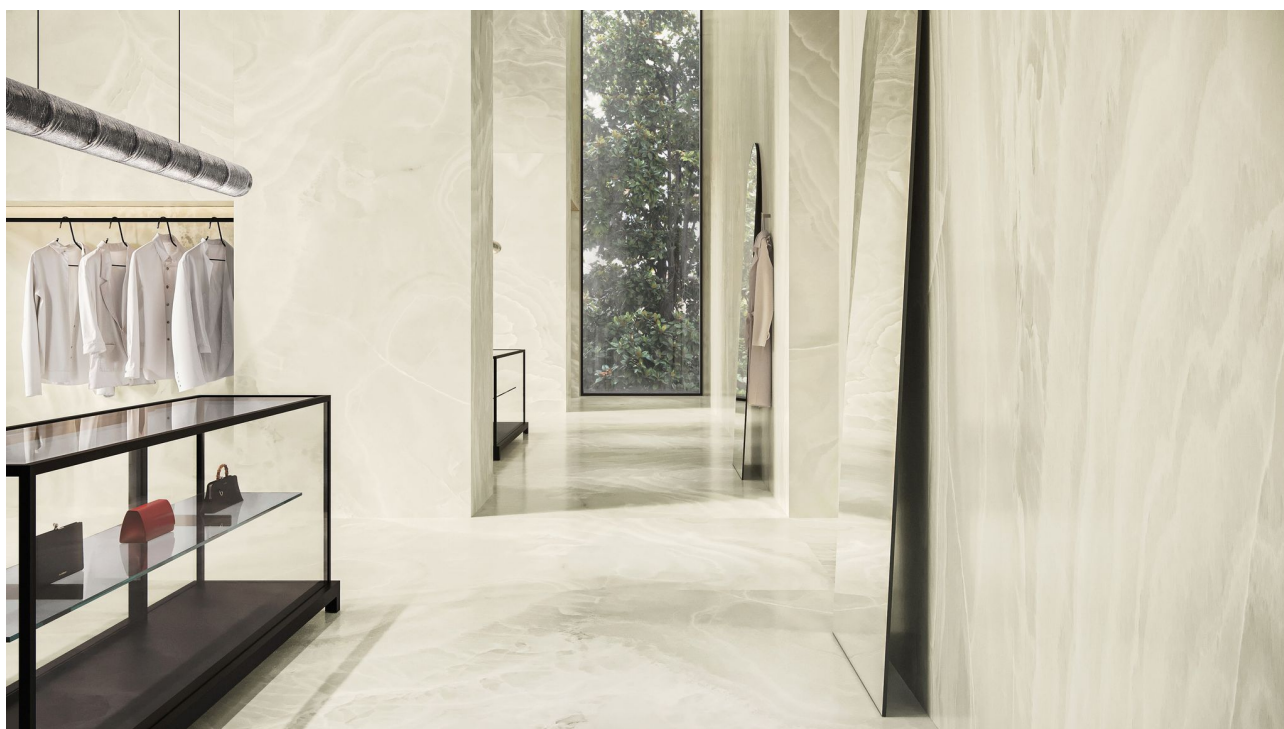

## **SERIES LUSTRA**

---

| Colorsync Porcelain | Sintered Slab | Marble Look

A quiet interplay of light, depth, and movement, where elegance emerges in every translucent layer.

PRODUCTS

**Lustra 63x126 Onyx Halo Polished**  
63"x126" | Sintered Slab