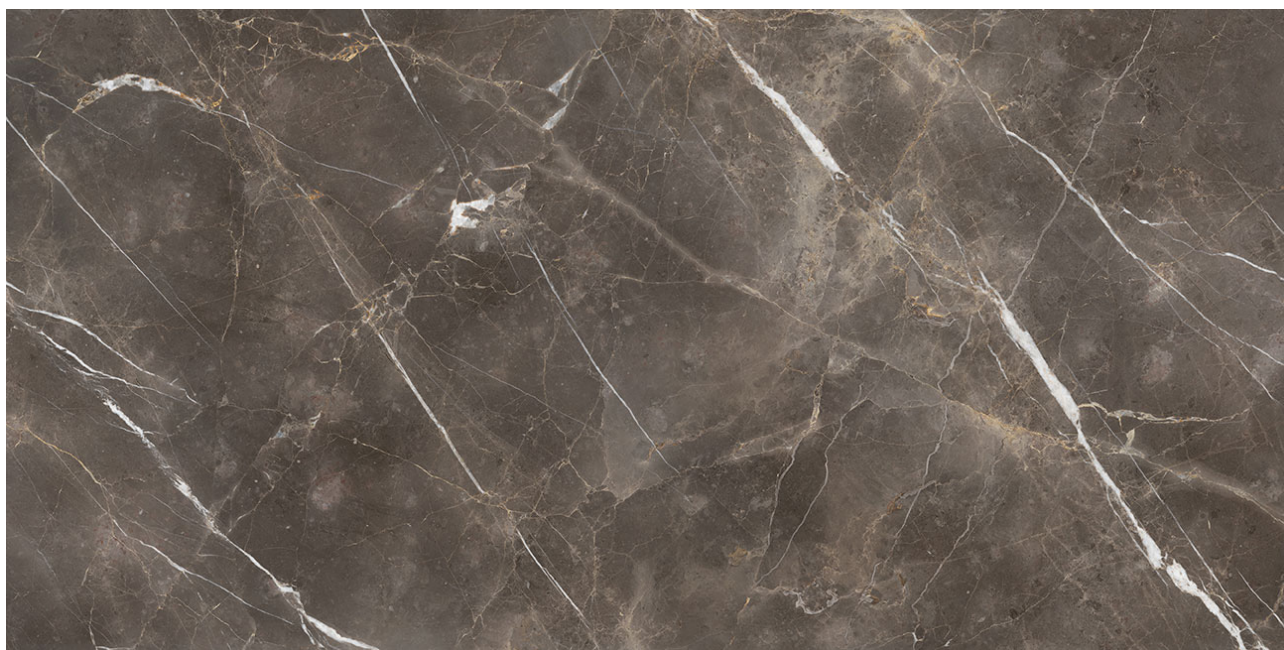

PRODUCT
ROYAL STONWORKS 63X126 REGAL BROWN MARBLE
POLISHED

63"x126" | Sintered Slab | Tile

TECHNICAL DATA

CODE: QUSW-RM-1P
NAME: Royal Stoneworks 63X126 Regal Brown Marble Polished
SERIES: Royal Stoneworks
SIZE: 63"x126"
FINISH: Polished
LOOK: Stone Look
EDGE: Rectified
FAMILY: Tile
FROST RESISTANCE: Yes
SHADE VARIATION: V3
STYLE: Contemporary
SUITABLE FOR: Indoor|Shower
TPOLOGY: Sintered Slab
TYPE OF PIECE: Field Tile
USE: Floor and Wall