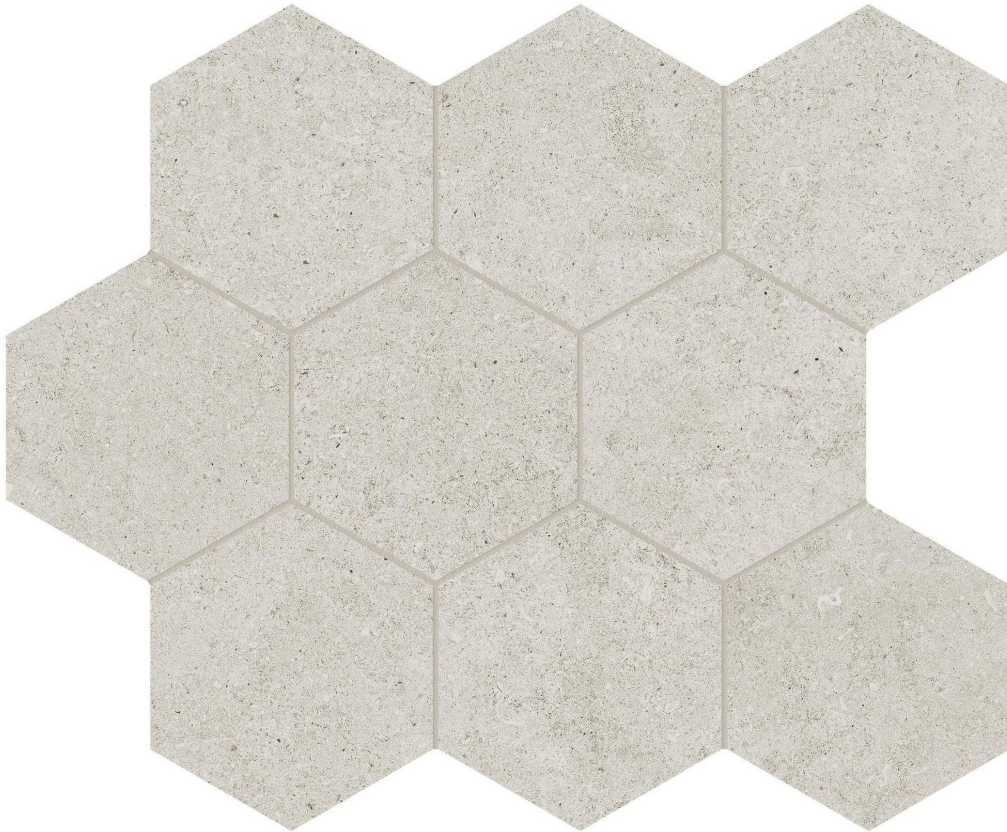

MACAR'S

PRODUCT

LITHOFORM 4\"/>

10.5"x12" | Porcelain | Tile

TECHNICAL DATA

CODE: AC8510-00320

NAME: Lithoform 4" Hex Crosscut Coast

SERIES: Lithoform

SIZE: 10.5"x12"

FINISH: Organic Matte

LOOK: Stone Look

EDGE: Rectified

FAMILY: Tile

STYLE: Contemporary

SUITABLE FOR: Indoor| Outdoor

TPOLOGY: Porcelain

TYPE OF PIECE: Mosaic

USE: Floor and Wall

NOTES: This product is special order and cannot be cancelled, returned, or refunded.

PACKING

Size	Product type	BOX			PALLET		
		pcs	sqft	lb	boxes	sqft	lb
10.5"x12"	Mosaic	10	7.86		45		