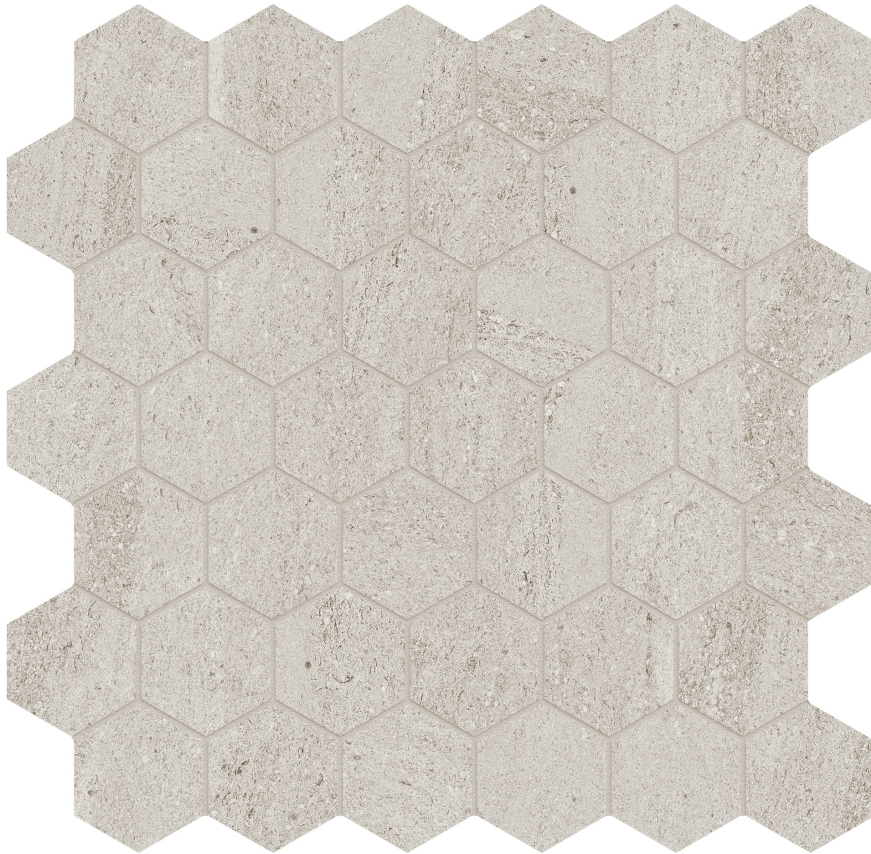

MACAR'S

PRODUCT

LITHOFORM 2\'' HEX VEINCUT COAST

12"x12" | Porcelain | Tile

TECHNICAL DATA

CODE: AC8510-00360

NAME: Lithoform 2" Hex Veincut Coast

SERIES: Lithoform

SIZE: 12"x12"

FINISH: Organic Matte

LOOK: Stone Look

EDGE: Rectified

FAMILY: Tile

STYLE: Contemporary

SUITABLE FOR: Indoor| Outdoor

TYPOLOGY: Porcelain

TYPE OF PIECE: Mosaic

USE: Floor and Wall

NOTES: This product is special order and cannot be cancelled, returned, or refunded.

PACKING

Size	Product type	BOX			PALLET		
		pcs	sqft	lb	boxes	sqft	lb
12"x12"	Mosaic	10	9.69		45		