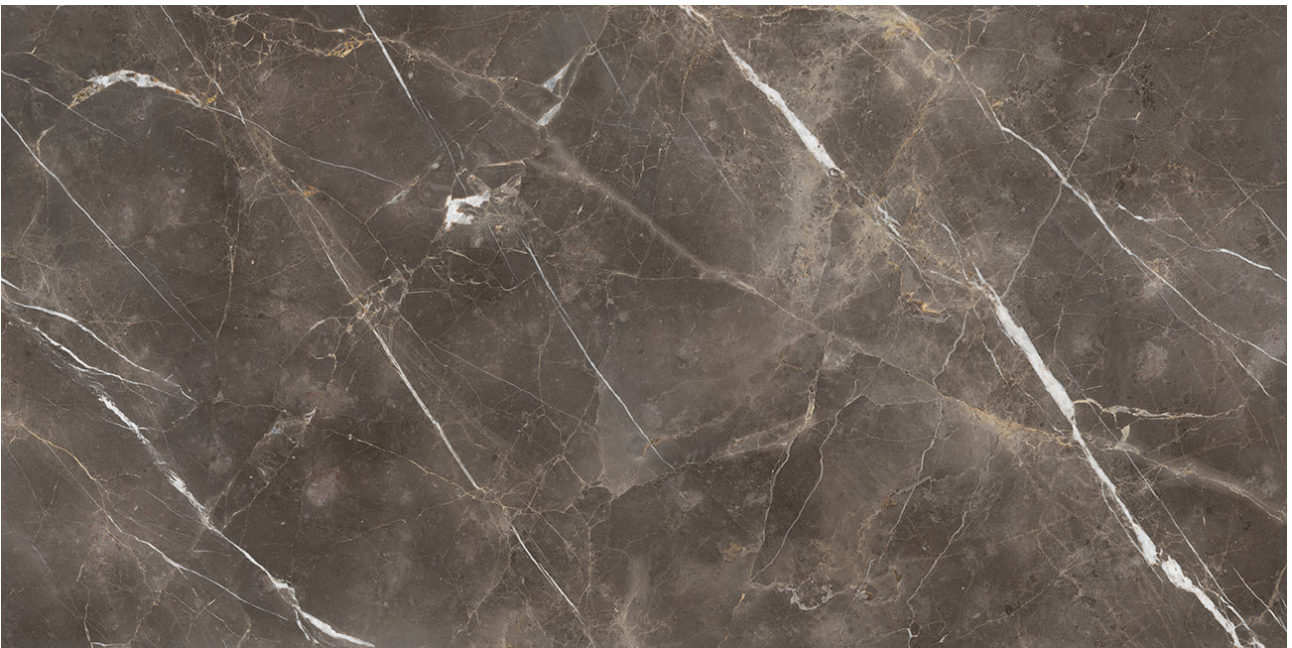

---

**PRODUCT**  
**ROYAL STONEWORKS 63X126 REGAL BROWN MARBLE**  
**HONED**

---

63"x126" | Sintered Slab | Tile

## TECHNICAL DATA

CODE: QUSW-RM-1H  
NAME: Royal Stoneworks 63X126 Regal Brown Marble Honed  
SERIES: Royal Stoneworks  
SIZE: 63"x126"  
FINISH: Honed  
LOOK: Stone Look  
EDGE: Rectified  
FAMILY: Tile  
FROST RESISTANCE: Yes  
SHADE VARIATION: V3  
STYLE: Contemporary  
SUITABLE FOR: Indoor|Shower  
TYPOLOGY: Sintered Slab  
TYPE OF PIECE: Field Tile  
USE: Floor and Wall