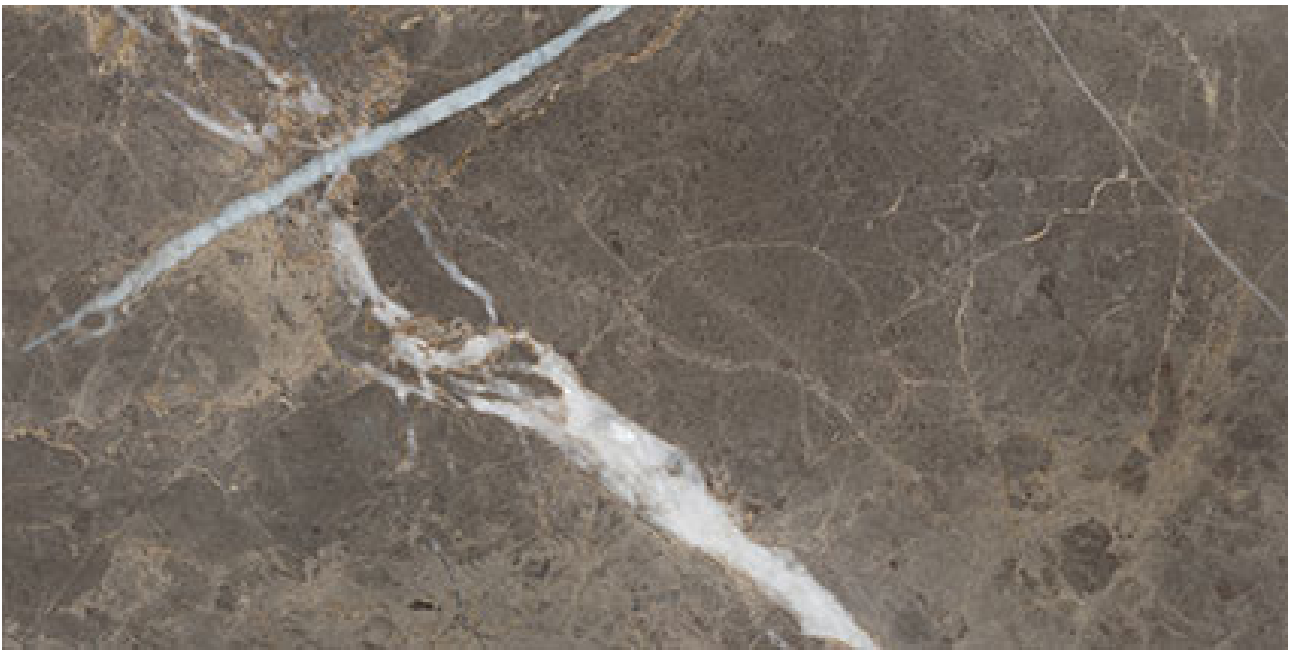

MACAR'S

---

**PRODUCT**

**ROYAL STONEWORKS 12X24 REGAL BROWN MARBLE  
HONED**

---

12"x24" | Porcelain | Tile

## TECHNICAL DATA

CODE: QUSW-RM-5H  
NAME: Royal Stoneworks 12X24 Regal Brown Marble Honed  
SERIES: Royal Stoneworks  
SIZE: 12"x24"  
FINISH: Honed  
LOOK: Stone Look  
EDGE: Rectified  
FAMILY: Tile  
FROST RESISTANCE: Yes  
SHADE VARIATION: V3  
STYLE: Contemporary  
SUITABLE FOR: Indoor|Shower  
TYPOLOGY: Porcelain  
TYPE OF PIECE: Field Tile  
USE: Floor and Wall