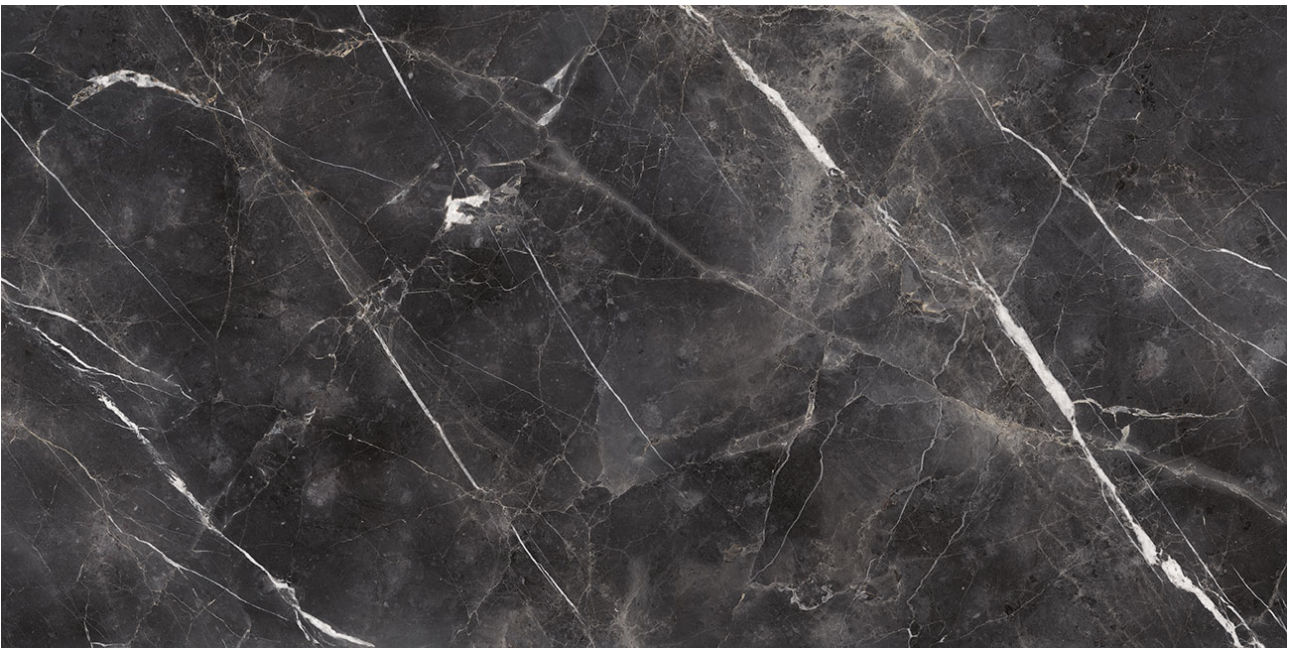

PRODUCT
ROYAL STONEWORKS 63X126 TUSCAN FORGE VEIN
HONED

63"x126" | Sintered Slab | Tile

TECHNICAL DATA

CODE: QUSW-TF-1H
NAME: Royal Stoneworks 63X126 Tuscan Forge Vein Honed
SERIES: Royal Stoneworks
SIZE: 63"x126"
FINISH: Honed
LOOK: Stone Look
EDGE: Rectified
FAMILY: Tile
FROST RESISTANCE: Yes
SHADE VARIATION: V3
STYLE: Contemporary
SUITABLE FOR: Indoor|Shower
TYPOLOGY: Sintered Slab
TYPE OF PIECE: Field Tile
USE: Floor and Wall