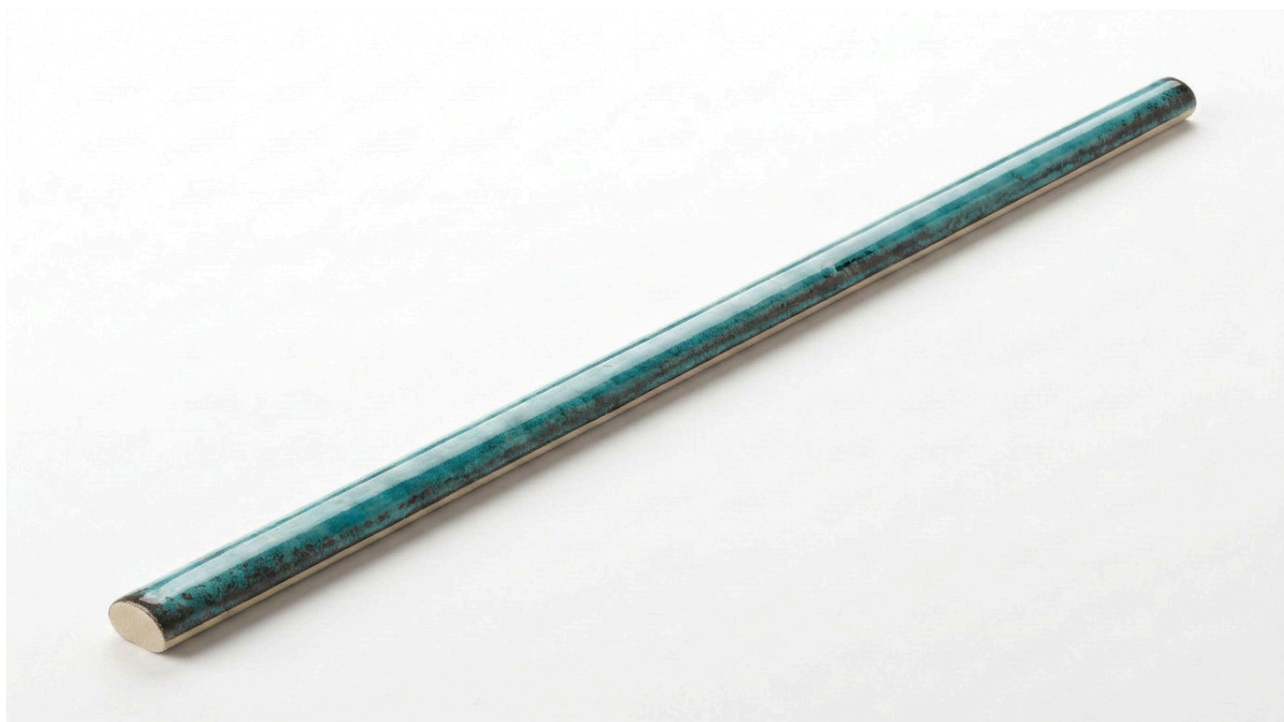

---

**PRODUCT**  
**JAMAICA TEAL .39X9 TRIM**

---

.39"x9" | Hand-crafted

## TECHNICAL DATA

FINISH: Gloss  
LOOK: Hand-crafted  
CODE: QUJA-TE-SB  
SIZE: .39"x9"  
FROST RESISTANCE: Yes  
NAME: Jamaica Teal .39x9 Trim  
PEI: 4  
SERIES: Jamaica  
STYLE: Contemporary  
SUITABLE FOR: Indoor| Outdoor| Pool| Backsplash| Shower  
TYPOLOGY: Porcelain  
TYPE OF PIECE: Trim  
USE: Floor and Wall