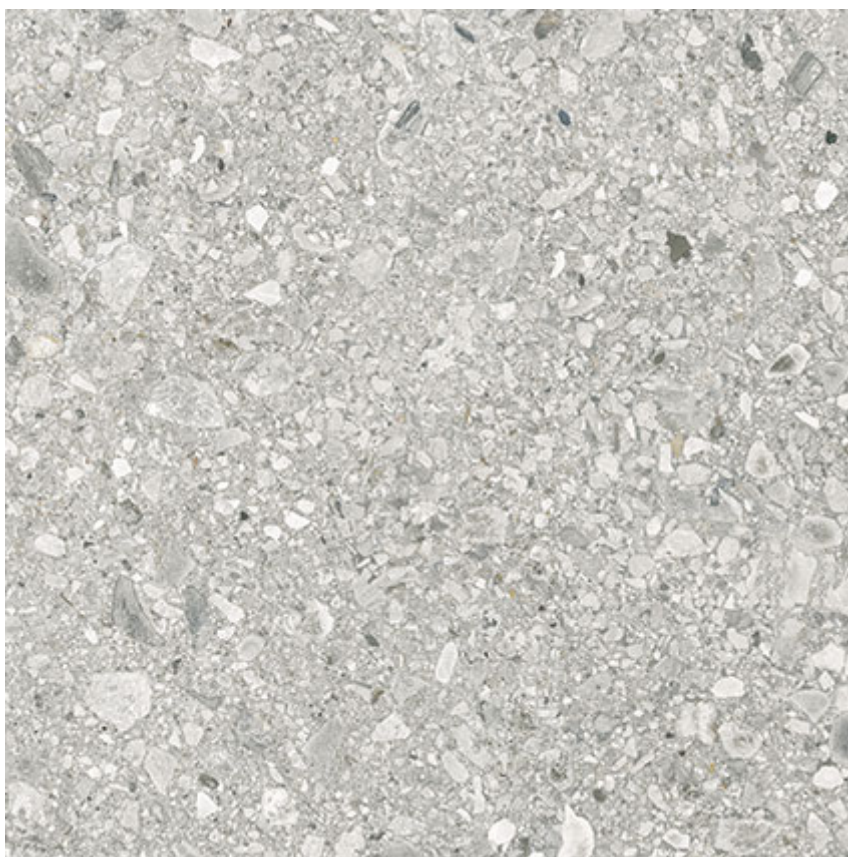

PRODUCT

ROYAL STONEWORKS 24X24 REGAL FOSSIL VEIN GRN

24"x24" | Stone Look

TECHNICAL DATA

FINISH: Grained
LOOK: Stone Look
CODE: QUSW-RF-4G
SIZE: 24"x24"
FROST RESISTANCE: Yes
NAME: Royal Stoneworks 24X24 Regal Fossil Vein Grn
SERIES: Royal Stoneworks
SHADE VARIATION: V3
STYLE: Contemporary
SUITABLE FOR: Indoor|Shower
TYPOLOGY: Porcelain
TYPE OF PIECE: Field Tile
USE: Floor and Wall