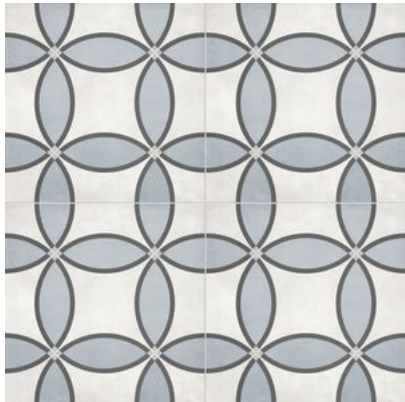

SERIES FORM AC

Concrete | Patterned Tiles

Industrial vibes and encaustic patterns for every design objective.

PRODUCTS

Form 8x8 Tide Zenith
8"x8"

Form 8x8 Sand Diamond
8"x8"

Form 8x8 Monochrome Geo
8"x8"

Form 8x8 Monochrome Lotus
8"x8"

Form 8x8 Monochrome Stellar
8"x8"

Form 8x8 Sand
8"x8"

Form 8x8 Sand Baroque
8"x8"

Form 8x8 Sand Clover
8"x8"

Form 8x8 Sand Compass
8"x8"

Form 8x8 Sand Deco Blend
8"x8"

Form 8x8 Sand Northstar
8"x8"

Form 8x8 Ice Zenith
8"x8"