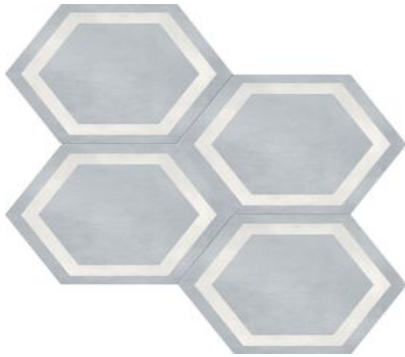

SERIES FORM AC

Concrete | Patterned Tiles

Industrial vibes and encaustic patterns for every design objective.

PRODUCTS

Form 8x8 Tide Zenith
8"x8"

Form 8x8 Sand Diamond
8"x8"

Form 8x8 Monochrome Geo
8"x8"

Form 8x8 Monochrome Lotus
8"x8"

Form 8x8 Ivory
8"x8"

Form 8x8 Ice Northstar
8"x8"

Form 8x8 Ice Deco Blend
8"x8"

Form 8x8 Ice Compass
8"x8"

Form 8x8 Ice Clover
8"x8"

Form 8x8 Ice Baroque
8"x8"

Form 8x8 Ice
8"x8"

Form 8x8 Graphite
8"x8"

Form 8x8 Ice Diamond
8"x8"

Form 7 Hexagon Ice
7"x8"

Form 7 Hexagon Frame Tide
7"x8"

Form 7 Hexagon Frame Ice
7"x8"

Form 7 Hexagon Frame Ivory
7"x8"

Form 7 Hexagon Frame Sand
7"x8"

Form 7 Hexagon Sand
7"x8"

Form 7 Hexagon Graphite
7"x8"