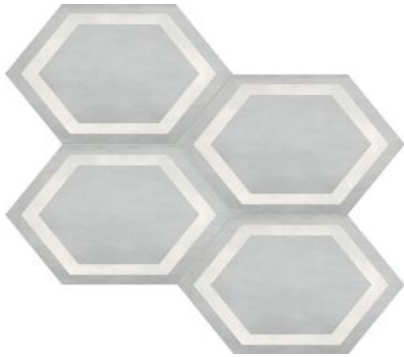

SERIES FORM AC

Concrete | Patterned Tiles

Industrial vibes and encaustic patterns for every design objective.

PRODUCTS

Form 8x8 Tide Zenith
8"x8"

Form 8x8 Sand Diamond
8"x8"

Form 8x8 Monochrome Geo
8"x8"

Form 8x8 Monochrome Lotus
8"x8"

Form 8x8 Ivory
8"x8"

Form 8x8 Ice Northstar
8"x8"

Form 8x8 Ice Deco Blend
8"x8"

Form 8x8 Ice Compass
8"x8"

Form 8x8 Ice Clover
8"x8"

Form 8x8 Ice Baroque
8"x8"

Form 8x8 Ice
8"x8"

Form 8x8 Graphite
8"x8"

Form 8x8 Ice Diamond
8"x8"

Form 7 Hexagon Ice
7"x8"

Form 7 Hexagon Frame Tide
7"x8"

Form 7 Hexagon Frame Ice
7"x8"

Form 7 Hexagon Frame Ivory
7"x8"

Form 7 Hexagon Frame Sand
7"x8"

Form 7 Hexagon Sand
7"x8"

Form 7 Hexagon Graphite
7"x8"