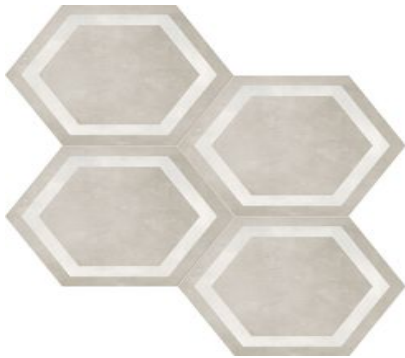

SERIES FORM AC

Concrete | Patterned Tiles

Industrial vibes and encaustic patterns for every design objective.

PRODUCTS

Form 8x8 Tide Zenith
8"x8"

Form 8x8 Sand Diamond
8"x8"

Form 8x8 Monochrome Geo
8"x8"

Form 8x8 Monochrome Lotus
8"x8"

Form 8x8 Ice Diamond
8"x8"

Form 7 Hexagon Ice
7"x8"

Form 7 Hexagon Frame Tide
7"x8"

Form 7 Hexagon Frame Ice
7"x8"

Form 7 Hexagon Frame Ivory
7"x8"

Form 7 Hexagon Frame Sand
7"x8"

Form 7 Hexagon Sand
7"x8"

Form 7 Hexagon Graphite
7"x8"

Form 7 Hexagon Ivory
7"x8"

Form 7 Hexagon Tide
7"x8"

Form 7 Hexagon Frame Graphite
7"x8"

Form 2x8 Ivory
2"x8"

Form 2x8 Ice
2"x8"

Form 2x8 Sand
2"x8"

Form 2x8 Tide
2"x8"

Form 2x8 Graphite
2"x8"