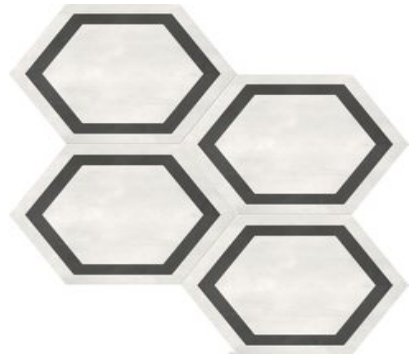

SERIES FORM AC

Concrete | Patterned Tiles

Industrial vibes and encaustic patterns for every design objective.

PRODUCTS

Form 8x8 Tide Zenith
8"x8"

Form 8x8 Sand Diamond
8"x8"

Form 8x8 Monochrome Geo
8"x8"

Form 8x8 Monochrome Lotus
8"x8"

Form 8x8 Ice Diamond
8"x8"

Form 7 Hexagon Ice
7"x8"

Form 7 Hexagon Frame Tide
7"x8"

Form 7 Hexagon Frame Ice
7"x8"

Form 7 Hexagon Frame Ivory
7"x8"

Form 7 Hexagon Frame Sand
7"x8"

Form 7 Hexagon Sand
7"x8"

Form 7 Hexagon Graphite
7"x8"

Form 7 Hexagon Ivory
7"x8"

Form 7 Hexagon Tide
7"x8"

Form 7 Hexagon Frame Graphite
7"x8"

Form 2x8 Ivory
2"x8"

Form 2x8 Ice
2"x8"

Form 2x8 Sand
2"x8"

Form 2x8 Tide
2"x8"

Form 2x8 Graphite
2"x8"