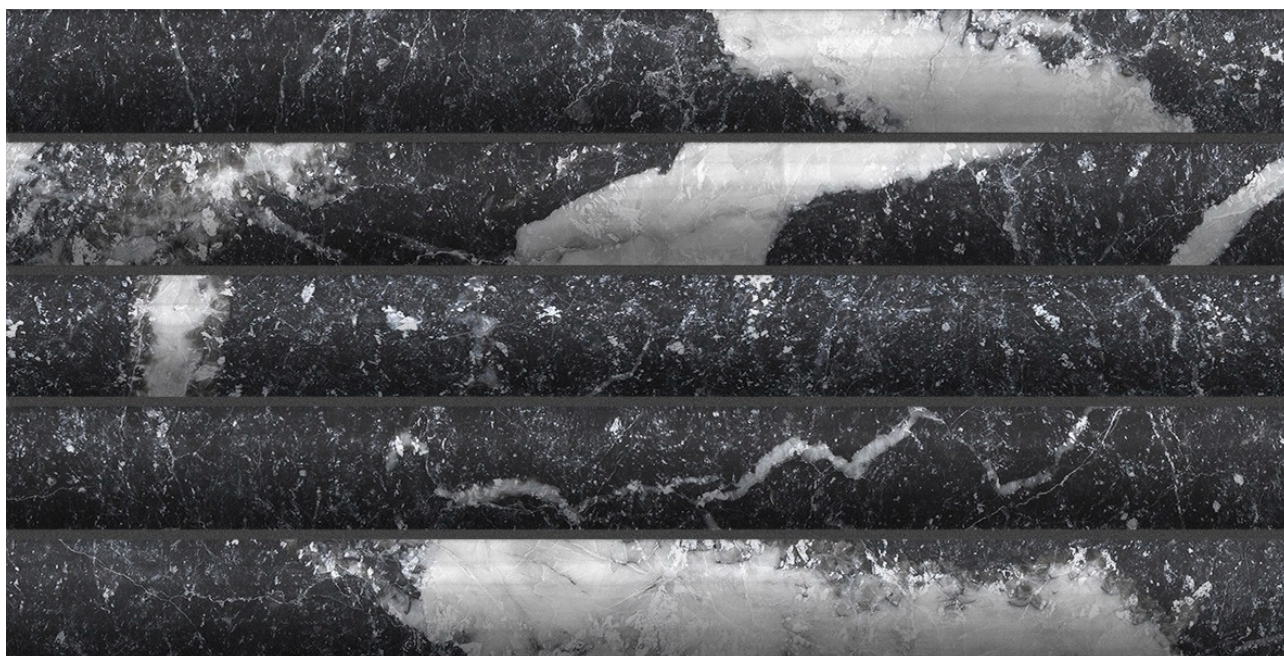

PRODUCT
OBSESSION 5X10 NERO

5"x10" | Marble Look

ROOM SCENES

TECHNICAL DATA

FINISH: Matt
LOOK: Marble Look
CODE: QUOB-NE-2
SIZE: 5"x10"
FROST RESISTANCE: Yes
NAME: Obsession 5x10 Nero
NOTES: 32 graphic variations
PEI: 3
SERIES: Obsession
SHADE VARIATION: V1
STYLE: Classic
SUITABLE FOR: Backsplash|Indoor|Shower
TYPOLOGY: Glazed Porcelain
TYPE OF PIECE: Field Tile
USE: Wall only