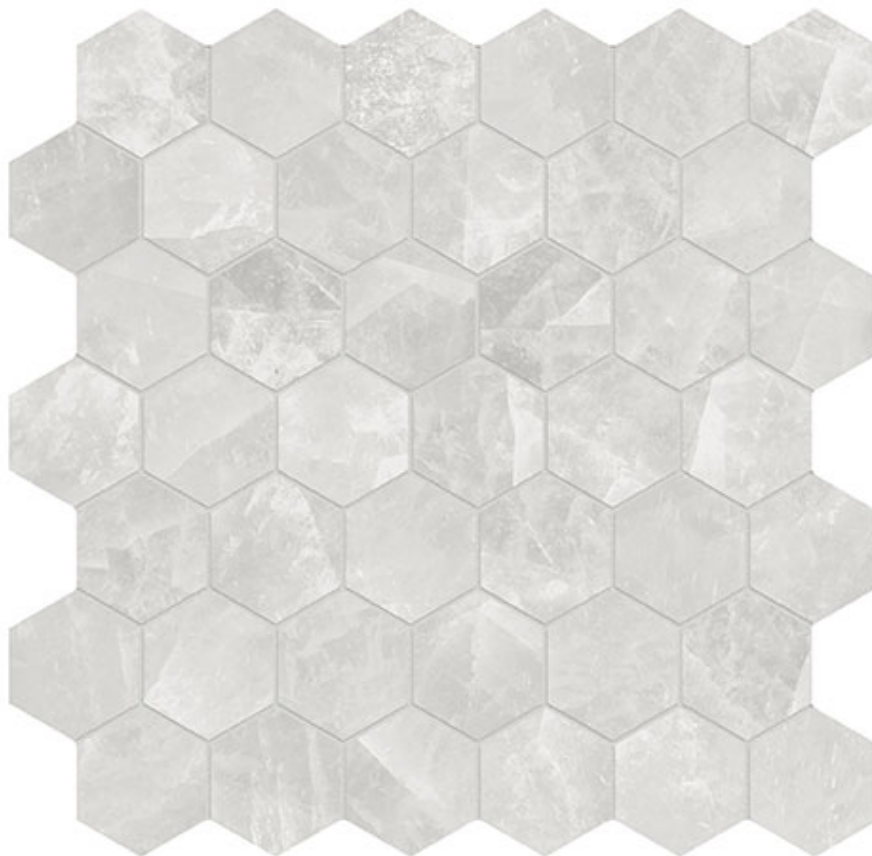

PRODUCT

ROYAL STONWORKS 2\ " CRYSTAL LUXE HEX

12"x12" | Stone Look

TECHNICAL DATA

FINISH: Honed
LOOK: Stone Look
CODE: QUSW-CL-HX
SIZE: 12"x12"
MOSAIC TYPE: 2"x2"
NAME: Royal Stoneworks 2" Crystal Luxe Hex
SERIES: Royal Stoneworks
SHADE VARIATION: V2
STYLE: Contemporary
SUITABLE FOR: Indoor|Shower
TYPOLOGY: Porcelain
TYPE OF PIECE: Mosaic
USE: Floor and Wall