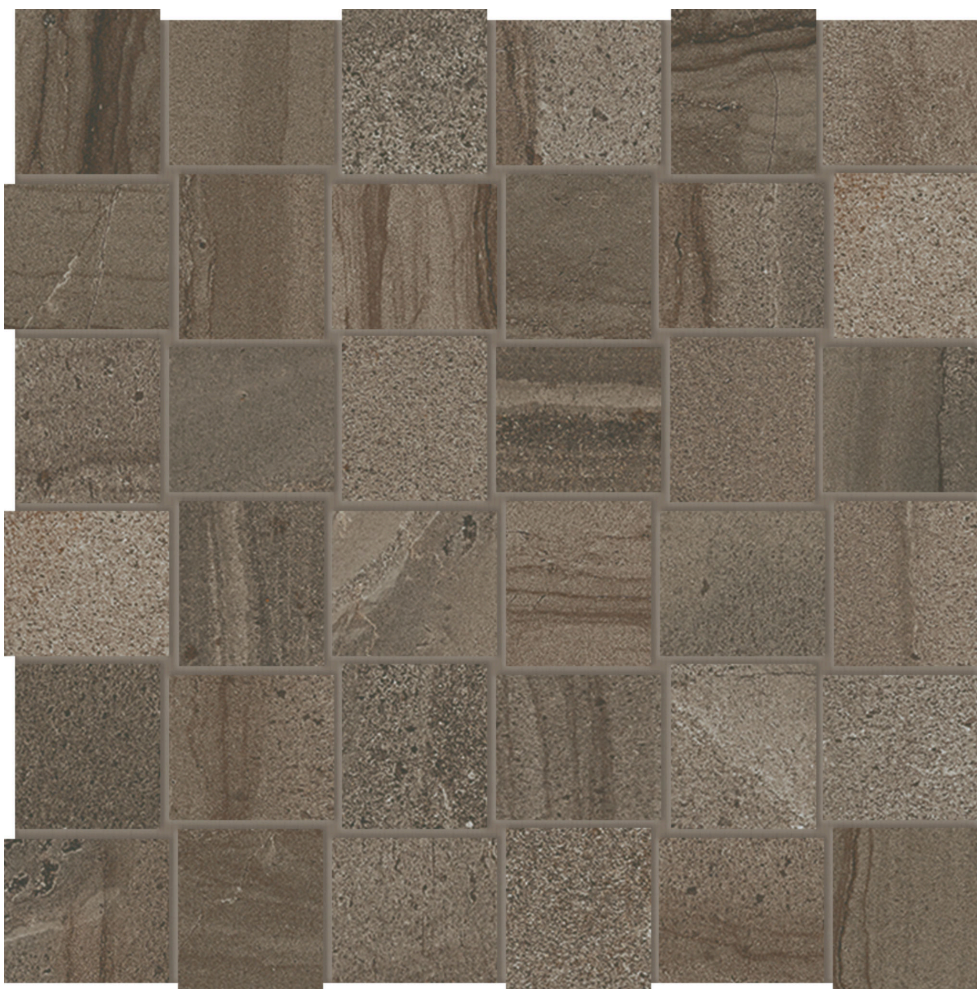

PRODUCT

ARCADIA 2X2 BASKETWEAVE LOMBARDY MATTE

12"x12" | Stone Look

TECHNICAL DATA

FINISH: Matt
LOOK: Stone Look
CODE: QUAR-LO-2X2
SIZE: 12"x12"
FROST RESISTANCE: Yes
MOSAIC TYPE: 2"x2"
NAME: Arcadia 2X2 Basketweave Lombardy Matte
SERIES: Arcadia
SHADE VARIATION: V3
STYLE: Contemporary
SUITABLE FOR: Backsplash| Indoor
TYPOLOGY: Glazed Porcelain
TYPE OF PIECE: Mosaic
USE: Floor and Wall