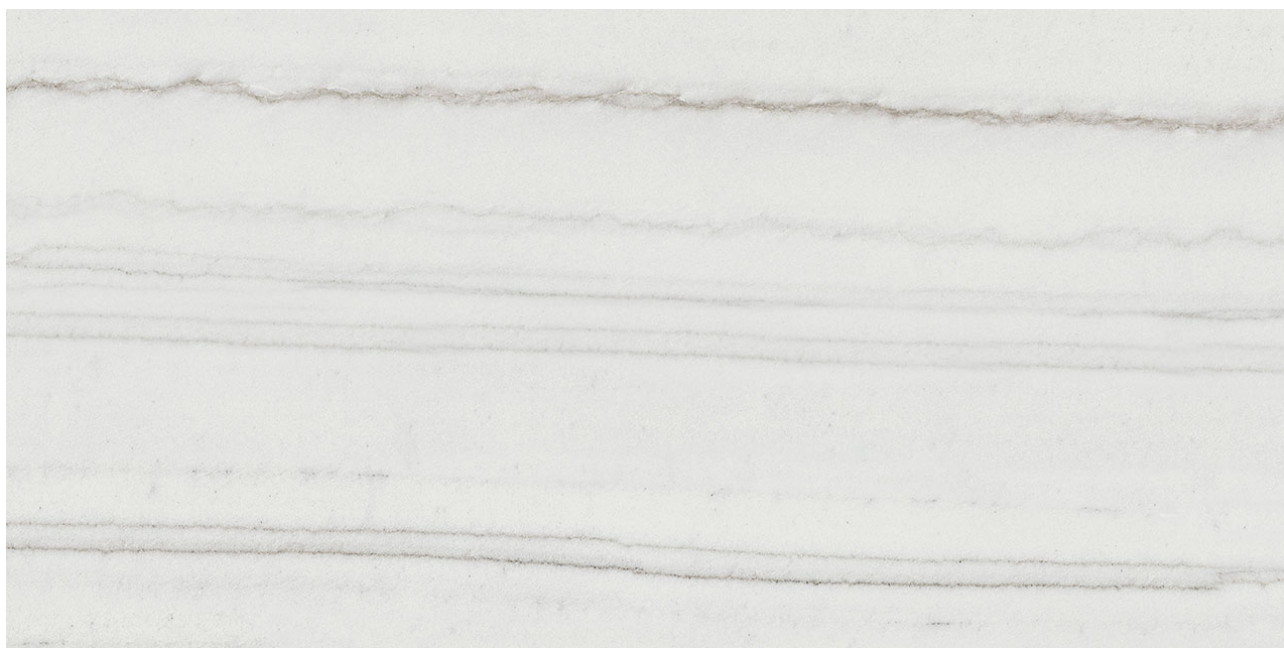

---

**PRODUCT**  
**ROYAL STONEWORKS 12X24 TUSCAN WHITE VEIN**  
**POLISHED**

---

12"x24" | Stone Look

## TECHNICAL DATA

FINISH: Polished  
LOOK: Stone Look  
CODE: QUSW-TW-5P  
SIZE: 12"x24"  
FROST RESISTANCE: Yes  
NAME: Royal Stoneworks 12X24 Tuscan White Vein Polished  
SERIES: Royal Stoneworks  
STYLE: Contemporary  
SUITABLE FOR: Indoor|Shower  
TYPOLOGY: Porcelain  
TYPE OF PIECE: Field Tile  
USE: Floor and Wall