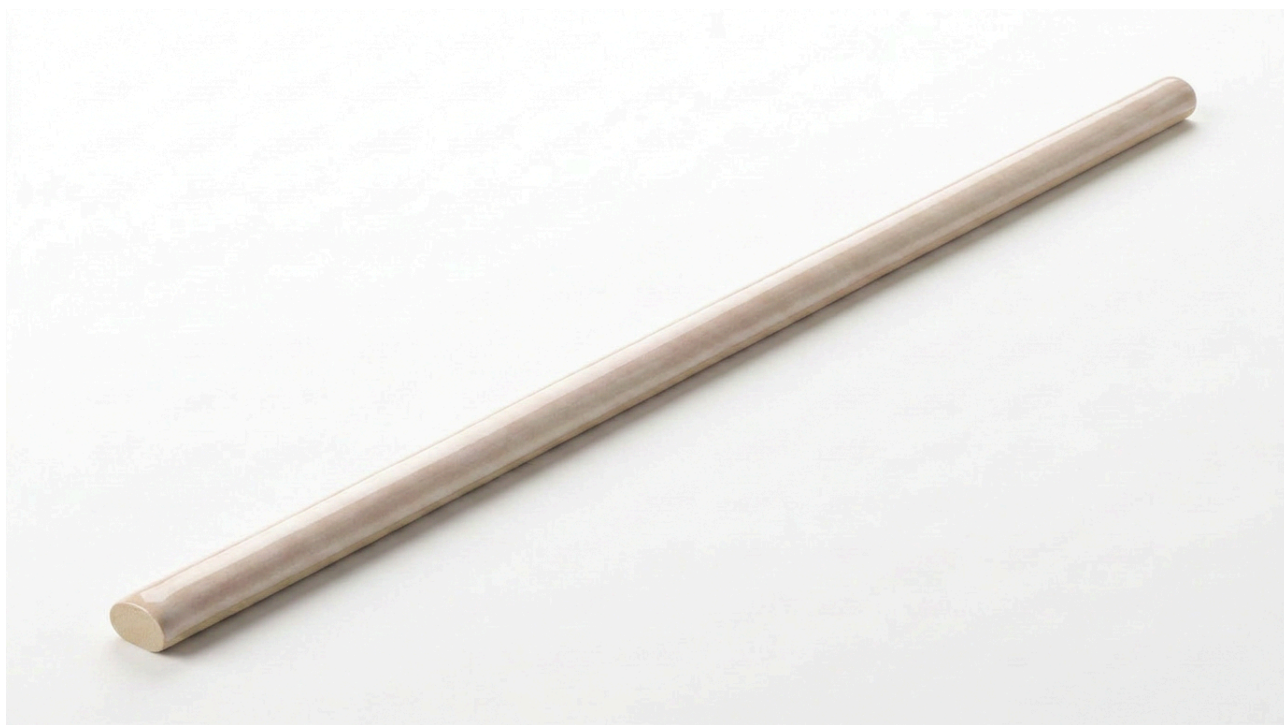

PRODUCT
MOROCCO IVORY .39X9 TRIM

.39"x9" | Hand-crafted

TECHNICAL DATA

FINISH: Gloss
LOOK: Hand-crafted
CODE: QUMO-IV-SB
SIZE: .39"x9"
FROST RESISTANCE: Yes
NAME: Morocco Ivory .39x9 Trim
PEI: 4
SERIES: Morocco
STYLE: Contemporary
SUITABLE FOR: Indoor| Outdoor| Pool| Backsplash| Shower
TYPOLOGY: Porcelain
TYPE OF PIECE: Trim
USE: Floor and Wall