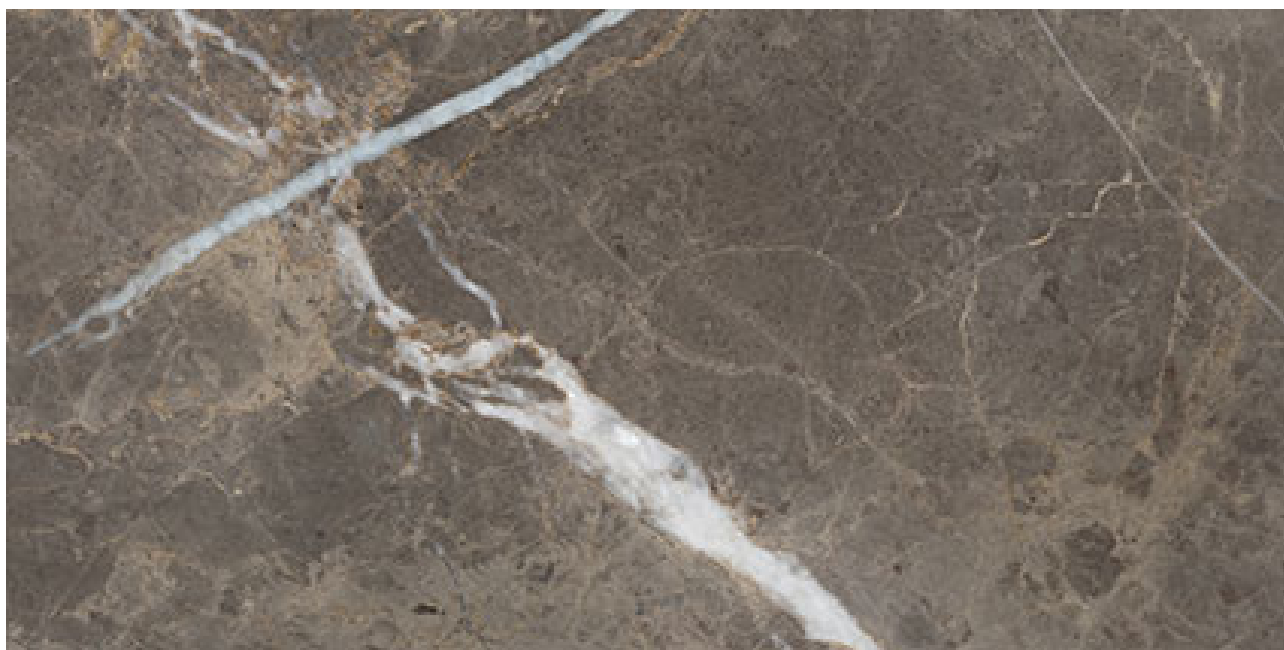

PRODUCT
ROYAL STONEWORKS 12X24 REGAL BROWN MARBLE
POLISHED

12"x24" | Stone Look

TECHNICAL DATA

FINISH: Polished
LOOK: Stone Look
CODE: QUSW-RM-5P
SIZE: 12"x24"
FROST RESISTANCE: Yes
NAME: Royal Stoneworks 12X24 Regal Brown Marble Polished
SERIES: Royal Stoneworks
SHADE VARIATION: V3
STYLE: Contemporary
SUITABLE FOR: Indoor|Shower
TYPOLOGY: Porcelain
TYPE OF PIECE: Field Tile
USE: Floor and Wall