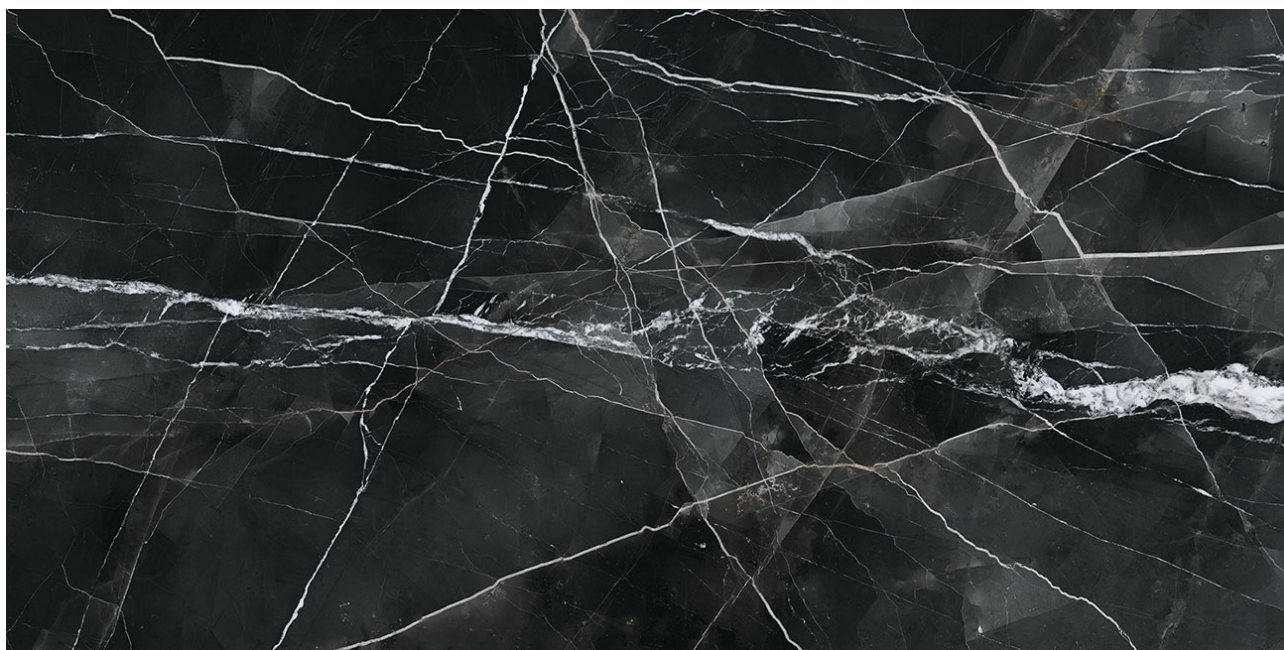

PRODUCT
ROYAL STONEWORKS 63X126 REGAL BLACK VEIN
POLISHED

63"x126" | Stone Look

TECHNICAL DATA

FINISH: Polished
LOOK: Stone Look
CODE: QUSW-RV-1P
SIZE: 63"x126"
FROST RESISTANCE: Yes
NAME: Royal Stoneworks 63X126 Regal Black Vein Polished
SERIES: Royal Stoneworks
STYLE: Contemporary
SUITABLE FOR: Indoor|Shower
TYPOLOGY: Sintered Slab
TYPE OF PIECE: Field Tile
USE: Floor and Wall