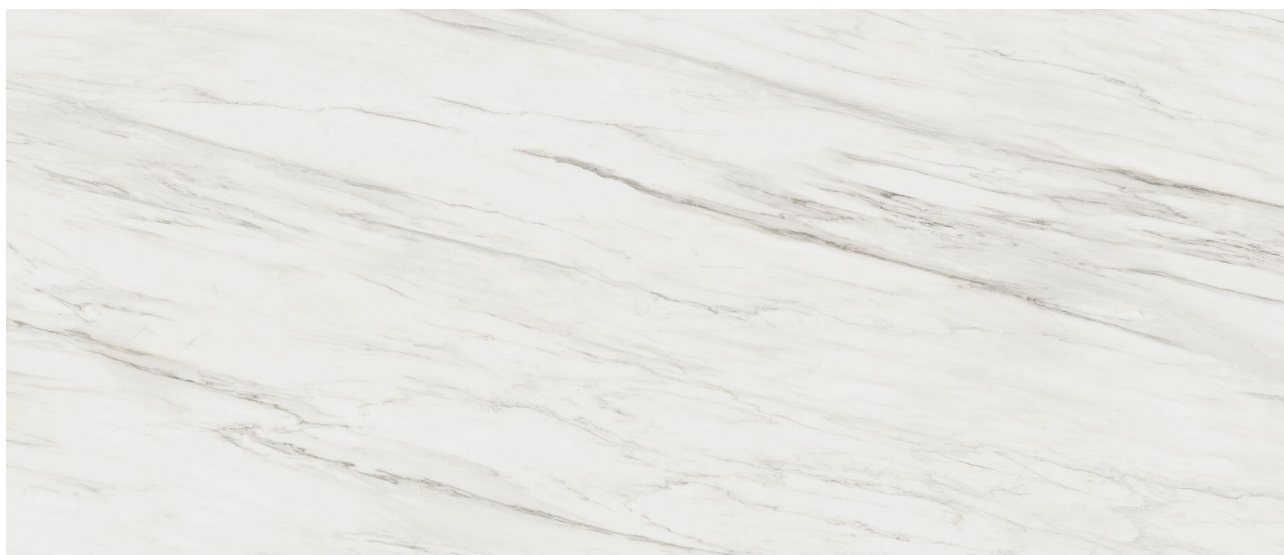

---

**PRODUCT**  
**ROYAL STONEWORKS 48X110 ITALIAN CREAM VEIN**  
**POLISHED**

---

48"x110" | Stone Look

## TECHNICAL DATA

FINISH: Polished  
LOOK: Stone Look  
CODE: QUSW-IC-2P  
SIZE: 48"x110"  
FROST RESISTANCE: Yes  
NAME: Royal Stoneworks 48X110 Italian Cream Vein Polished  
SERIES: Royal Stoneworks  
STYLE: Contemporary  
SUITABLE FOR: Indoor|Shower  
TYPOLOGY: Sintered Slab  
TYPE OF PIECE: Field Tile  
USE: Floor and Wall