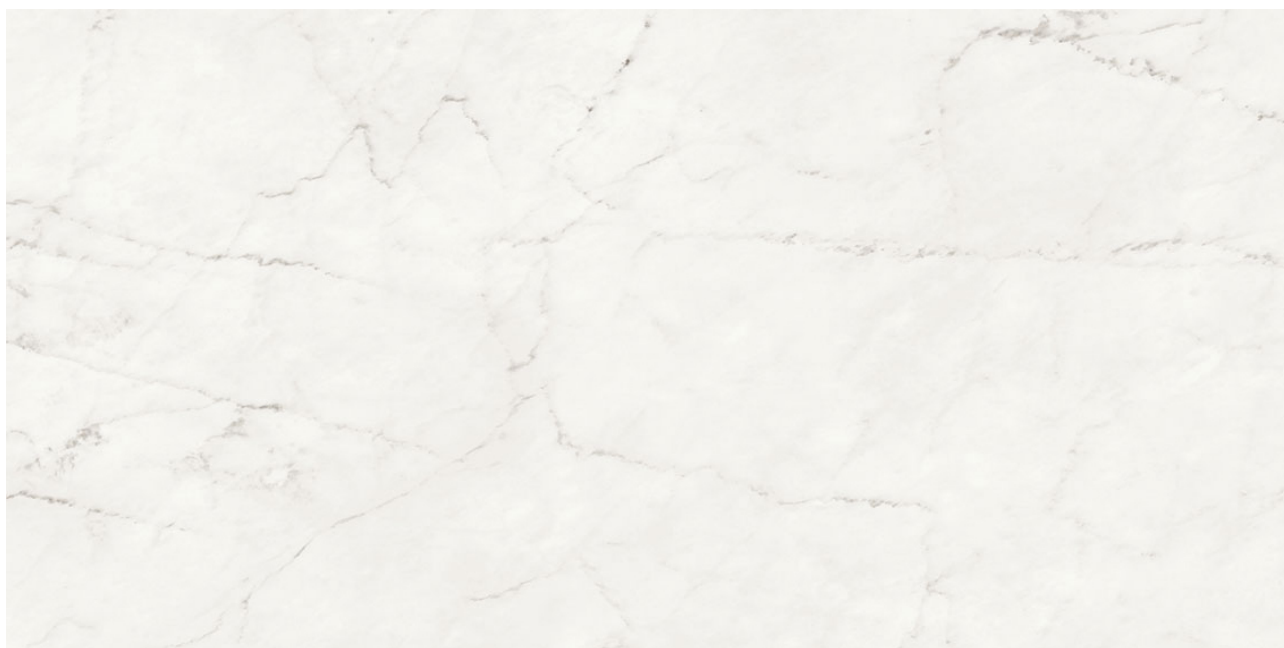

PRODUCT
ROYAL STONEWORKS 24X48 CLOUDSTONE WHITE
POLISHED

24"x48" | Stone Look

TECHNICAL DATA

FINISH: Polished
LOOK: Stone Look
CODE: QUSW-CW-6P
SIZE: 24"x48"
FROST RESISTANCE: Yes
NAME: Royal Stoneworks 24X48 Cloudstone White Polished
SERIES: Royal Stoneworks
STYLE: Contemporary
SUITABLE FOR: Indoor|Shower
TYPOLOGY: Porcelain
TYPE OF PIECE: Field Tile
USE: Floor and Wall