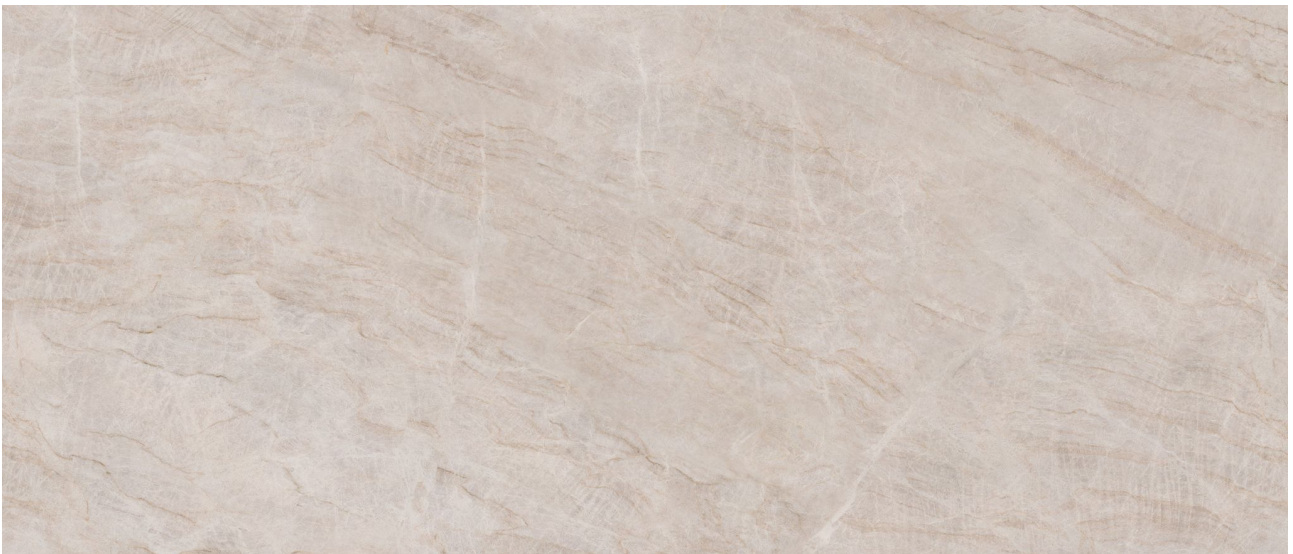

PRODUCT

**ROYAL STONWORKS 48X110 TAJ MAHAL CLASSIC
HONED**

48"x110" | Stone Look

TECHNICAL DATA

FINISH: Honed
LOOK: Stone Look
CODE: QUSW-TM-2H
SIZE: 48"x110"
FROST RESISTANCE: Yes
NAME: Royal Stoneworks 48X110 Taj Mahal Classic Honed
SERIES: Royal Stoneworks
SHADE VARIATION: V2
STYLE: Contemporary
SUITABLE FOR: Indoor|Shower
TYPOLOGY: Sintered Slab
TYPE OF PIECE: Field Tile
USE: Floor and Wall