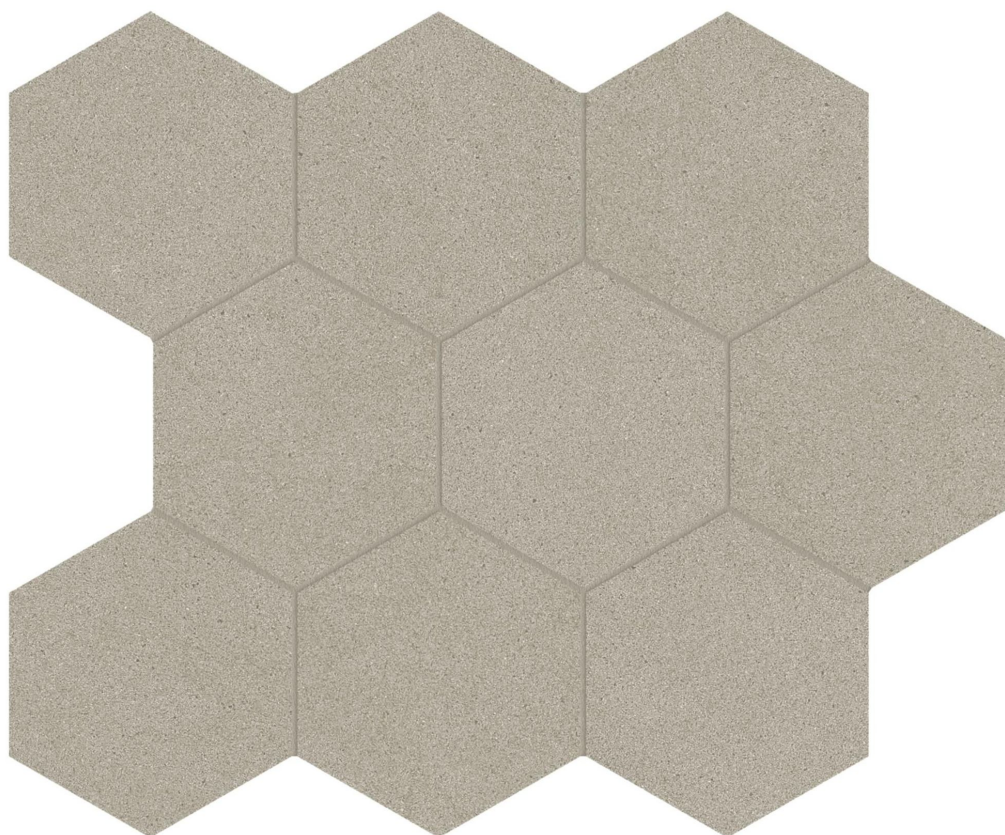

PRODUCT
SERENA 4\"/>Hexagon

10.5"x12" | Stone Look

TECHNICAL DATA

FINISH: Organic Matte

LOOK: Stone Look

CODE: AC8510-00300

SIZE: 10.5"x12"

NAME: Serena 4" Hex Valley

NOTES: This product is special order and cannot be cancelled, returned, or refunded.

SERIES: Serena

STYLE: Contemporary

SUITABLE FOR: Indoor| Outdoor

TYPOLOGY: Porcelain

TYPE OF PIECE: Mosaic

USE: Floor and Wall