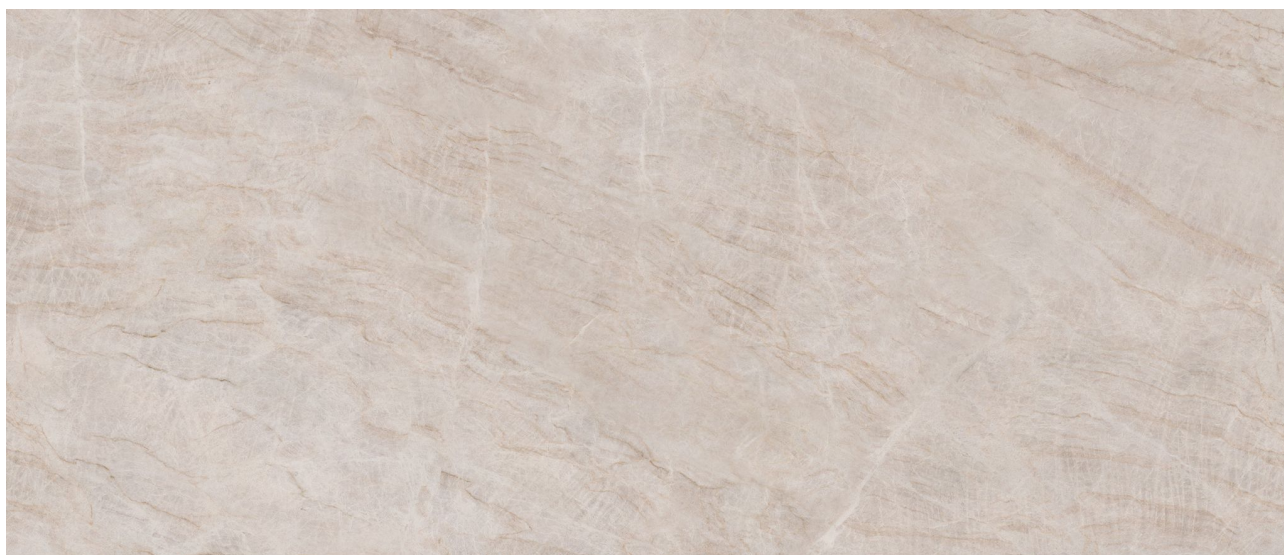

PRODUCT
ROYAL STONEWORKS 48X110 TAJ MAHAL CLASSIC
POLISHED

48"x110" | Stone Look

TECHNICAL DATA

FINISH: Polished
LOOK: Stone Look
CODE: QUSW-TM-2P
SIZE: 48"x110"
FROST RESISTANCE: Yes
NAME: Royal Stoneworks 48X110 Taj Mahal Classic Polished
SERIES: Royal Stoneworks
SHADE VARIATION: V2
STYLE: Contemporary
SUITABLE FOR: Indoor|Shower
TYPOLOGY: Sintered Slab
TYPE OF PIECE: Field Tile
USE: Floor and Wall