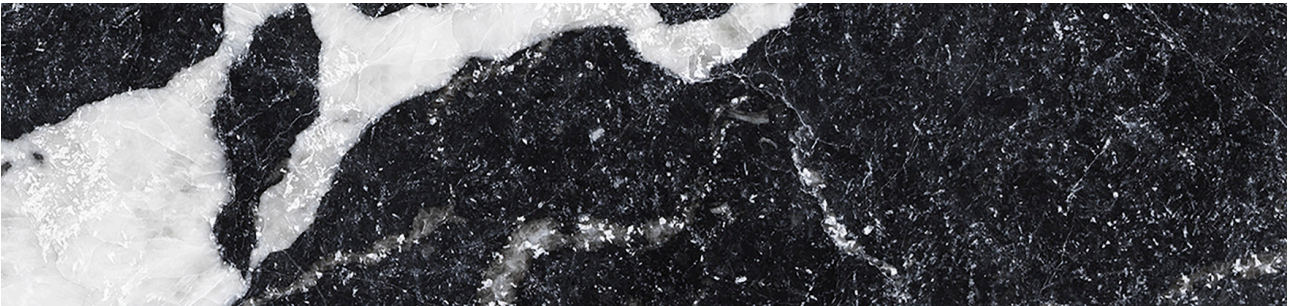

---

**PRODUCT**  
**OBSESSION 2.5X10 NERO**

---

2.5"x10" | Marble Look

**GRAPHIC VARIETY**

**ROOM SCENES**

**TECHNICAL DATA**

FINISH: Matt  
LOOK: Marble Look  
CODE: QUOB-NE-1  
SIZE: 2.5"x10"  
FROST RESISTANCE: Yes  
NAME: Obsession 2.5x10 Nero  
NOTES: 1 square metre of graphic variations  
PEI: 3  
SERIES: Obsession  
SHADE VARIATION: V1  
STYLE: Classic  
SUITABLE FOR: Backsplash|Indoor|Shower  
TYPOLOGY: Glazed Porcelain  
TYPE OF PIECE: Field Tile  
USE: Floor and Wall