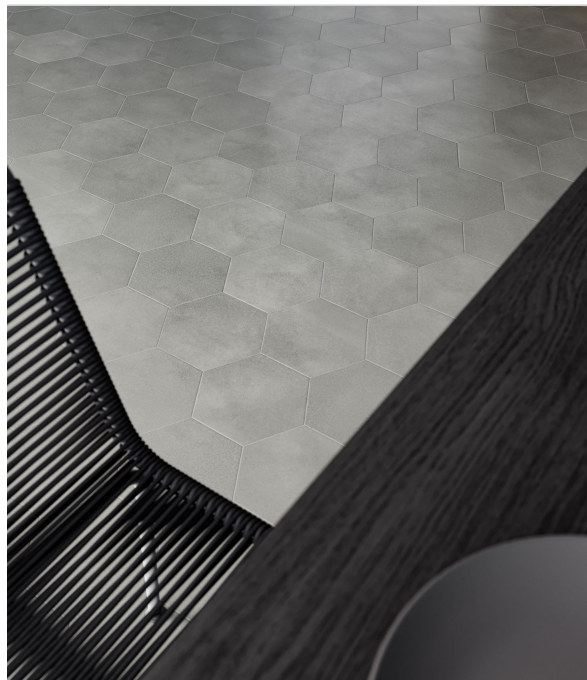

# SERIES TAPESTRI

---

Multi-Look Mosaics | Stone Look

Modern geometric compositions with sophistication and enduring style.

**PRODUCTS**

**Tapestri 8.5 Cashmere Blend Hexagon**  
8.5"x10"

**Tapestri 8.5 Cashmere Hexagon**  
8.5"x10"

**Tapestri 8.5 Wool Hexagon**  
8.5"x10"

**Tapestri 8x8 Cashmere Blend**  
8"x8"

**Tapestri 8x8 Denim Blend**  
8"x8"

**Tapestri 8x8 Silk Blend**  
8"x8"

**Tapestri 8x8 Wool Blend**  
8"x8"

ROOM SCENES

**PACKING**