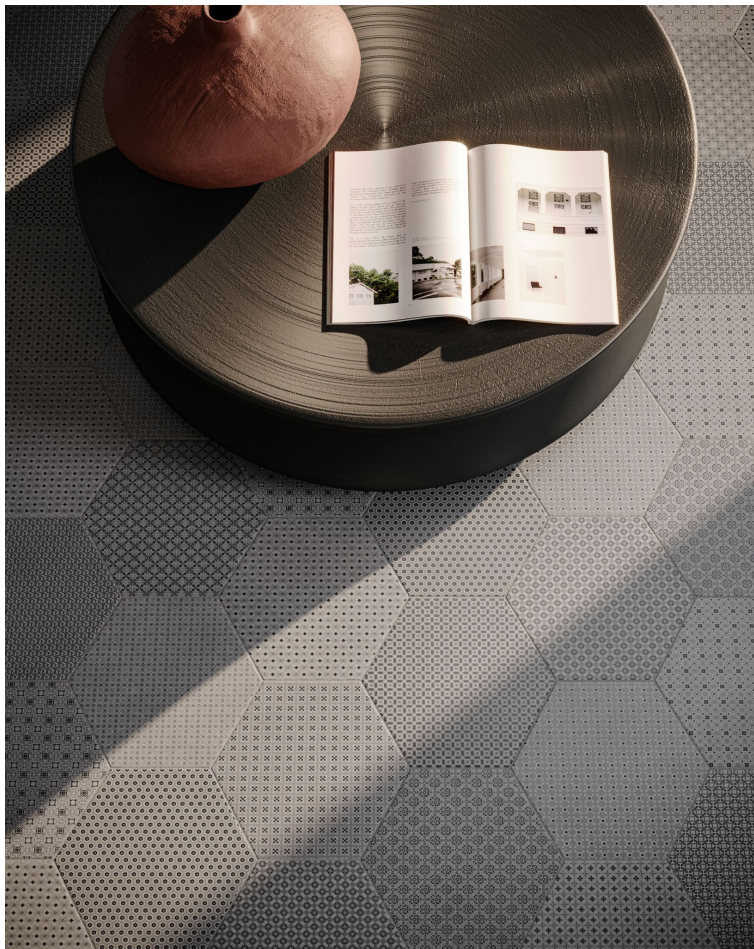

# SERIES TAPESTRI

---

Multi-Look Mosaics | Stone Look

Modern geometric compositions with sophistication and enduring style.

**PRODUCTS**

**Tapestri 8.5 Cashmere Blend Hexagon**  
8.5"x10"

**Tapestri 8.5 Cashmere Hexagon**  
8.5"x10"

**Tapestri 8.5 Denim Blend Hexagon**  
8.5"x10"

**Tapestri 8.5 Grey Denim Hexagon**  
8.5"x10"

**Tapestri 8.5 Silk Blend Hexagon**  
8.5"x10"

**Tapestri 8.5 Silk Hexagon**  
8.5"x10"

**Tapestri 8.5 Wool Blend Hexagon**  
8.5"x10"