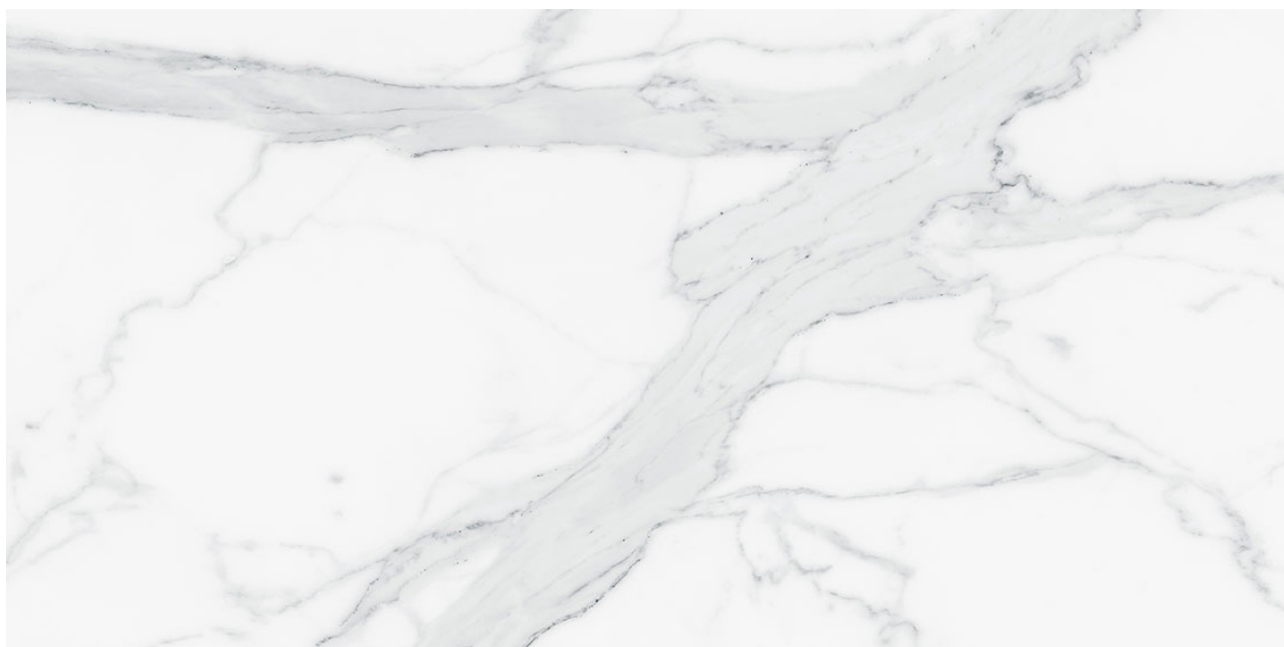

PRODUCT

ROYAL STONWORKS 24X48 GRANDVEIN WHITE HONED

24"x48" | Stone Look

ROOM SCENES

TECHNICAL DATA

FINISH: Honed

LOOK: Stone Look

CODE: QUSW-GV-6H

SIZE: 24"x48"

FROST RESISTANCE: Yes

NAME: Royal Stoneworks 24X48 Grandvein White Honed

SERIES: Royal Stoneworks

SHADE VARIATION: V3

STYLE: Contemporary

SUITABLE FOR: Indoor|Shower

TPOLOGY: Porcelain