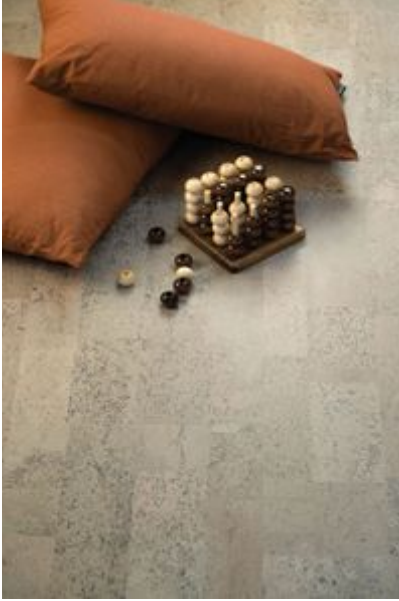

PRODUCT

CORK CLICK COMINO

12"x48,6" | Wood Look

DETAILS

ROOM SCENES

TECHNICAL DATA

FINISH: Matt
LOOK: Wood Look
CODE: LCCORK202002
SIZE: 12"x48,6"
NAME: Cork Click Comino
NOTES: These SKUs are special order and take approximately two weeks to deliver
SERIES: True Earth Cork Click
STYLE: Contemporary
SUITABLE FOR: Indoor
TYPOLOGY: HDF
TYPE OF PIECE: Field Tile
USE: Floor only