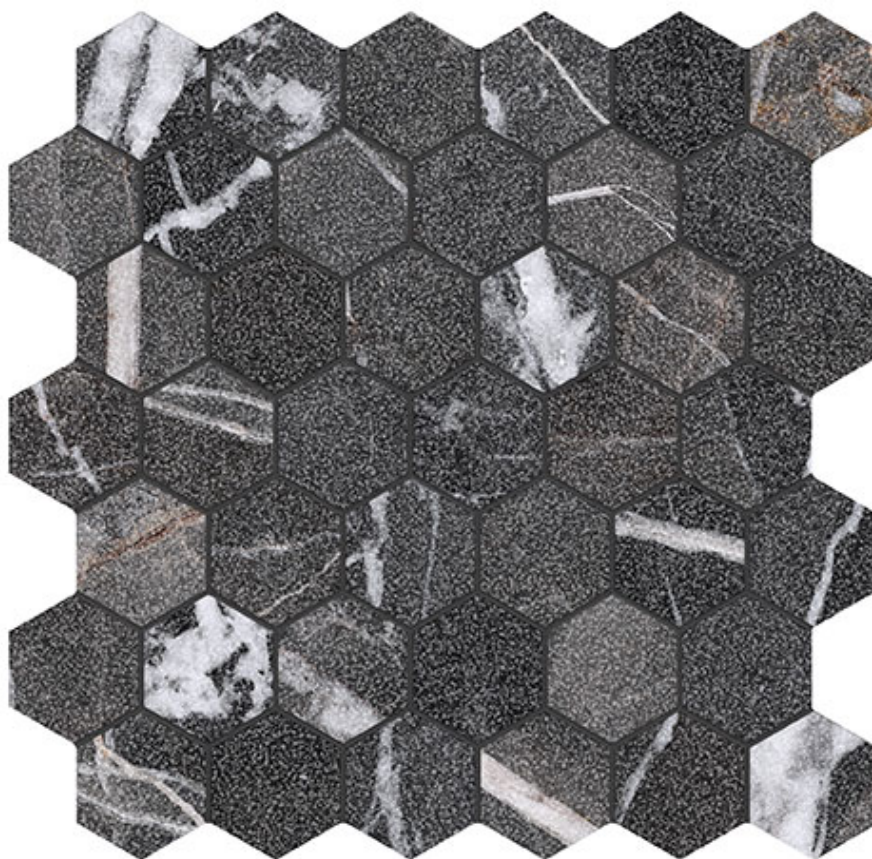

---

**PRODUCT**

**ROYAL STONEWORKS 2\" REGAL BLACK VEIN HEX**

---

12"x12" | Stone Look

## TECHNICAL DATA

FINISH: Vintage  
LOOK: Stone Look  
CODE: QUSW-RV-HX  
SIZE: 12"x12"  
MOSAIC TYPE: 2"x2"  
NAME: Royal Stoneworks 2" Regal Black Vein Hex  
SERIES: Royal Stoneworks  
STYLE: Contemporary  
SUITABLE FOR: Indoor|Shower  
TYPOLOGY: Porcelain  
TYPE OF PIECE: Mosaic  
USE: Floor and Wall