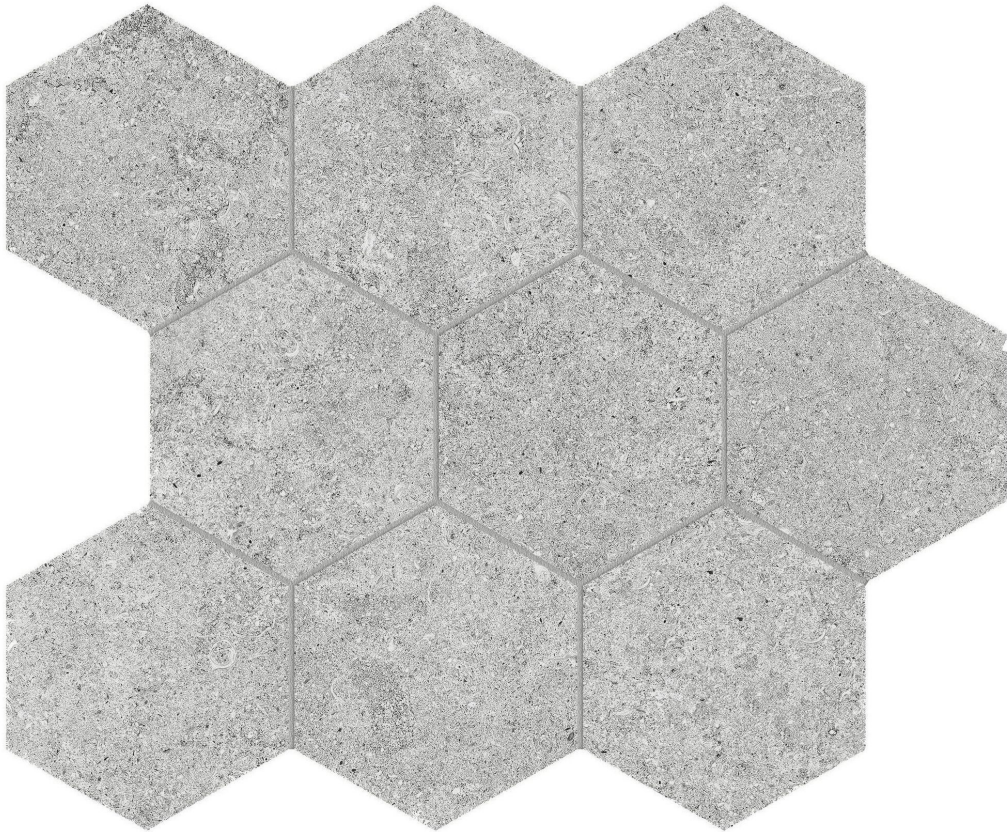

PRODUCT

LITHOFORM 4\ " HEX CROSSCUT TWILIGHT

10.5"x12" | Stone Look

TECHNICAL DATA

FINISH: Organic Matte

LOOK: Stone Look

CODE: AC8510-00340

SIZE: 10.5"x12"

NAME: Lithoform 4" Hex Crosscut Twilight

NOTES: This product is special order and cannot be cancelled, returned, or refunded.

SERIES: Lithoform

STYLE: Contemporary

SUITABLE FOR: Indoor| Outdoor

TYPOLOGY: Porcelain

TYPE OF PIECE: Mosaic

USE: Floor and Wall

PACKING

Size	Product type	BOX			PALLET		
		pcs	sqft	lb	boxes	sqft	lb
10.5"x12"	Mosaic	10	7.86		45		

WARNING The information contained in this packing list is for guidance only, the contents of the packing may vary. Please consult our sales representatives for an exact list.