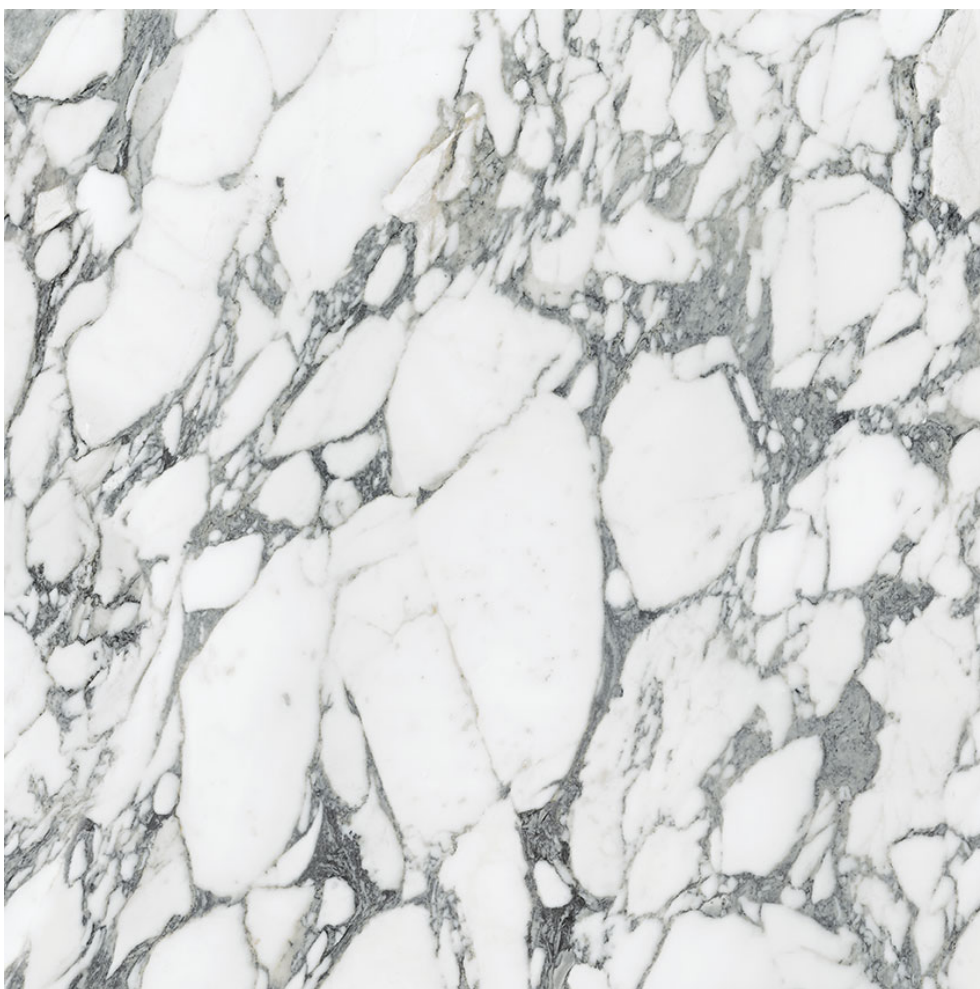

---

**PRODUCT**

**ROYAL STONEWORKS 36X36 ITALIAN ARABESCATO**

**HONED**

---

36"x36" | Stone Look

## TECHNICAL DATA

FINISH: Honed  
LOOK: Stone Look  
CODE: QUSW-IA-7H  
SIZE: 36"x36"  
FROST RESISTANCE: Yes  
NAME: Royal Stoneworks 36X36 Italian Arabescato Honed  
SERIES: Royal Stoneworks  
SHADE VARIATION: V3  
STYLE: Contemporary  
SUITABLE FOR: Indoor|Shower  
TYPOLOGY: Porcelain  
TYPE OF PIECE: Field Tile  
USE: Floor and Wall