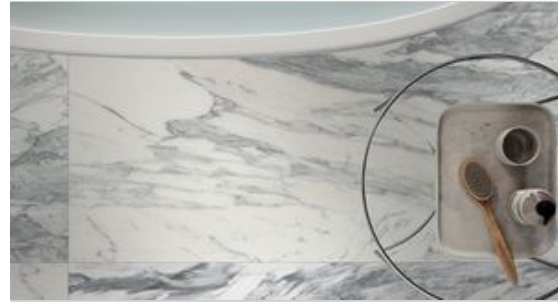

PRODUCT
ROYAL STONEWORKS 24X48 REGAL WHITE VEIN
POLISHED

24"x48" | Stone Look

ROOM SCENES

TECHNICAL DATA

FINISH: Polished
LOOK: Stone Look
CODE: QUSW-RW-6P
SIZE: 24"x48"
FROST RESISTANCE: Yes
NAME: Royal Stoneworks 24X48 Regal White Vein Polished
SERIES: Royal Stoneworks
SHADE VARIATION: V3
STYLE: Contemporary
SUITABLE FOR: Indoor|Shower
TYPOLOGY: Porcelain
TYPE OF PIECE: Field Tile
USE: Floor and Wall