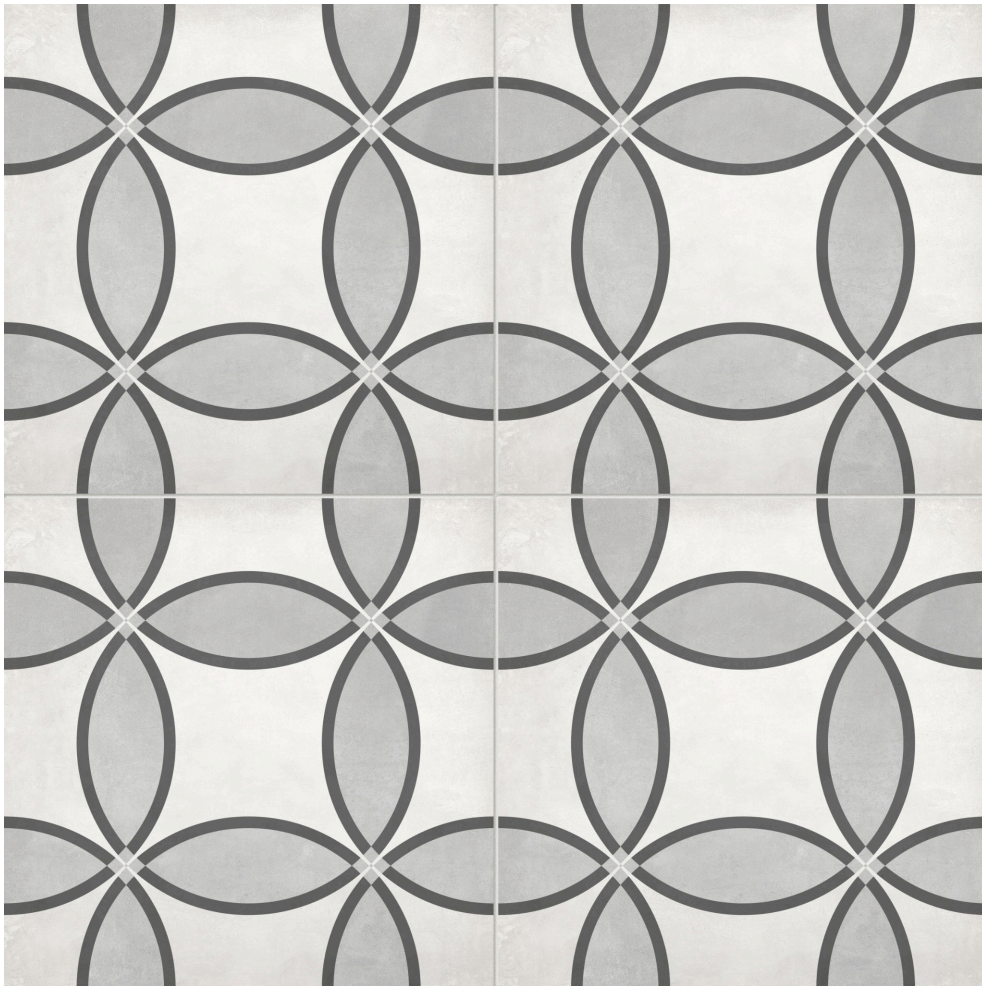

PRODUCT

FORM 8X8 ICE ZENITH

8"x8" | Patterned Tiles

TECHNICAL DATA

FINISH: Matte

LOOK: Patterned Tiles

CODE: AC4500-07550

SIZE: 8"x8"

FROST RESISTANCE: Yes

NAME: Form 8x8 Ice Zenith

NOTES: This product is special order and cannot be cancelled, returned, or refunded.

PEI: 4

SERIES: Form AC

SHADE VARIATION: V2/V3/V4

SUITABLE FOR: Indoor| Outdoor

TYPOLOGY: Pressed Glazed Porcelain

TYPE OF PIECE: Field Tile

USE: Floor and Wall

PACKING

Size	Product type	BOX			PALLET		
		pcs	sqft	lb	boxes	sqft	lb
8"x8"	Field Tile	17	7.32				

WARNING The information contained in this packing list is for guidance only, the contents of the packing may vary. Please consult our sales representatives for an exact list.