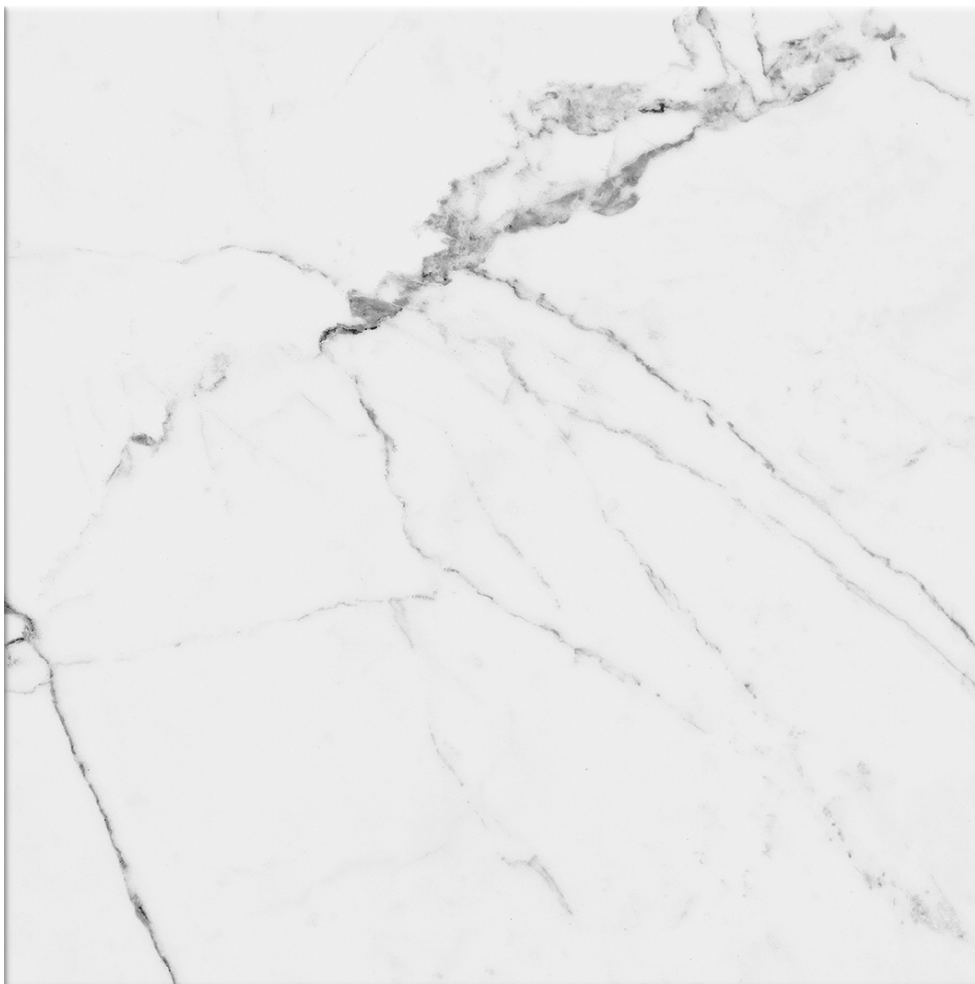

---

**PRODUCT**  
**OBSESSION 10X10 STATUARIO**

---

10"x10" | Marble Look

ROOM SCENES

**TECHNICAL DATA**

FINISH: Matt  
LOOK: Marble Look  
CODE: QUOB-ST-3  
SIZE: 10"x10"  
FROST RESISTANCE: Yes  
NAME: Obsession 10x10 Statuario  
NOTES: 22 graphic variations  
PEI: 4  
SERIES: Obsession  
SHADE VARIATION: V1  
STYLE: Classic  
SUITABLE FOR: Backsplash|Indoor|Shower  
TYPOLOGY: Glazed Porcelain  
TYPE OF PIECE: Field Tile  
USE: Floor and Wall