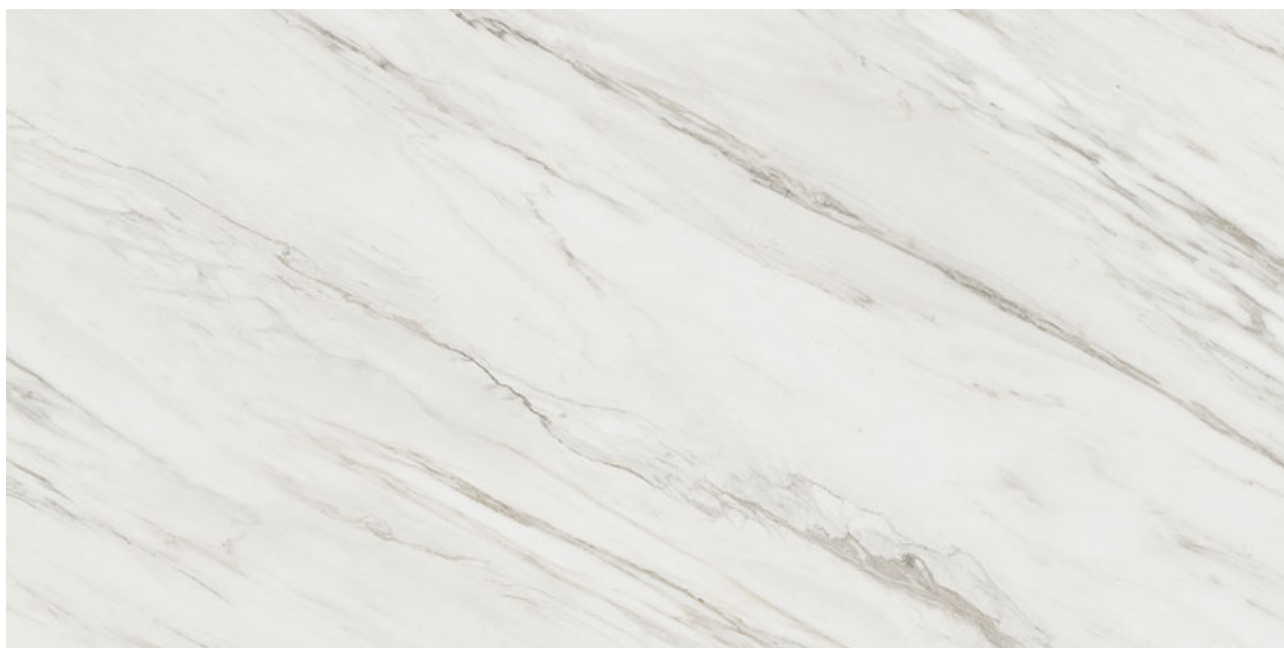

PRODUCT
ROYAL STONEWORKS 24X48 ITALIAN CREAM VEIN
POLISHED

24"x48" | Stone Look

TECHNICAL DATA

FINISH: Polished
LOOK: Stone Look
CODE: QUSW-IC-6P
SIZE: 24"x48"
FROST RESISTANCE: Yes
NAME: Royal Stoneworks 24X48 Italian Cream Vein Polished
SERIES: Royal Stoneworks
STYLE: Contemporary
SUITABLE FOR: Indoor|Shower
TYPOLOGY: Porcelain
TYPE OF PIECE: Field Tile
USE: Floor and Wall