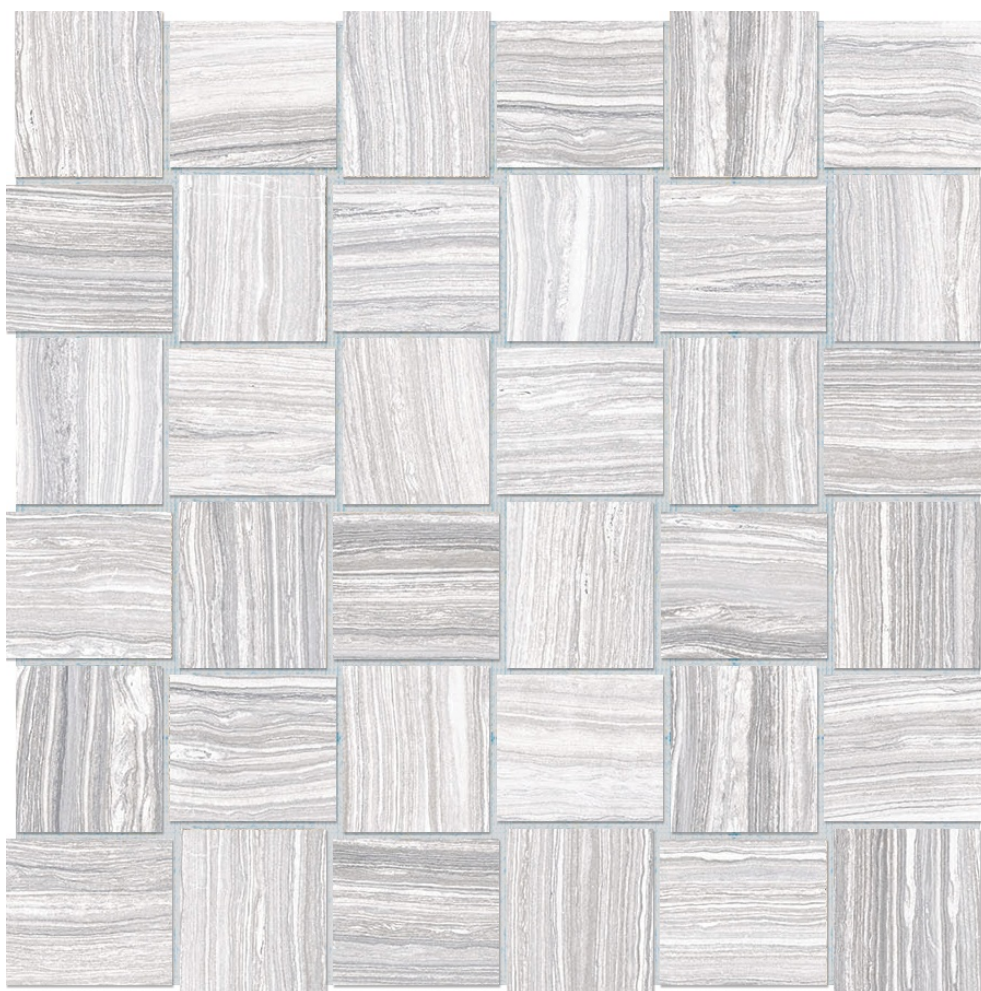

PRODUCT

2X2 ICE BASKETWEAVE

12"x12" | Marble Look

TECHNICAL DATA

FINISH: Matt
LOOK: Marble Look
CODE: AC4501-00840
SIZE: 12"x12"
FROST RESISTANCE: Yes
MOSAIC TYPE: Mesh-Mounted
NAME: 2x2 Ice Basketweave
NOTES: This product is special order and cannot be cancelled, returned, or refunded.
PEI: 4
SERIES: Eramosa
STYLE: Contemporary
SUITABLE FOR: Indoor
TYPOLOGY: Glazed Porcelain
TYPE OF PIECE: Mosaic
USE: Floor and Wall