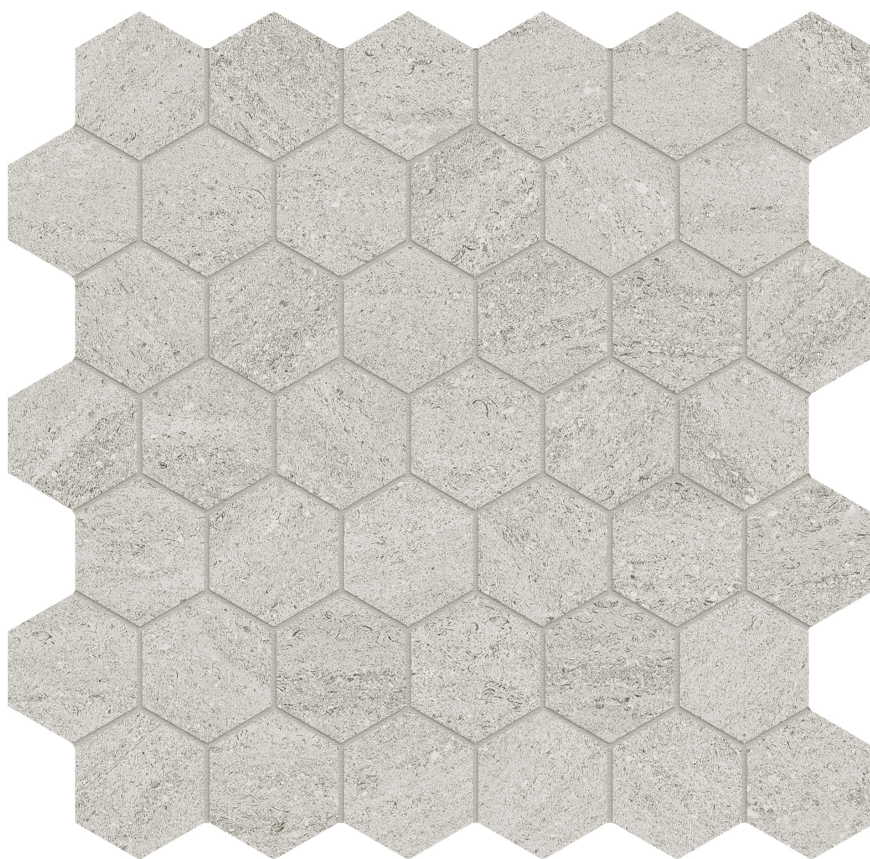

---

**PRODUCT**

**LITHOFORM 2\ " HEX VEINCUT VISTA**

---

12"x12" | Stone Look

## TECHNICAL DATA

FINISH: Organic Matte

LOOK: Stone Look

CODE: AC8510-00370

SIZE: 12"x12"

NAME: Lithoform 2" Hex Veincut Vista

NOTES: This product is special order and cannot be cancelled, returned, or refunded.

SERIES: Lithoform

STYLE: Contemporary

SUITABLE FOR: Indoor| Outdoor

TYPOLOGY: Porcelain

TYPE OF PIECE: Mosaic

USE: Floor and Wall

**PACKING**

Size	Product type	BOX			PALLET		
		pcs	sqft	lb	boxes	sqft	lb
12"x12"	Mosaic	10	9.69		45		