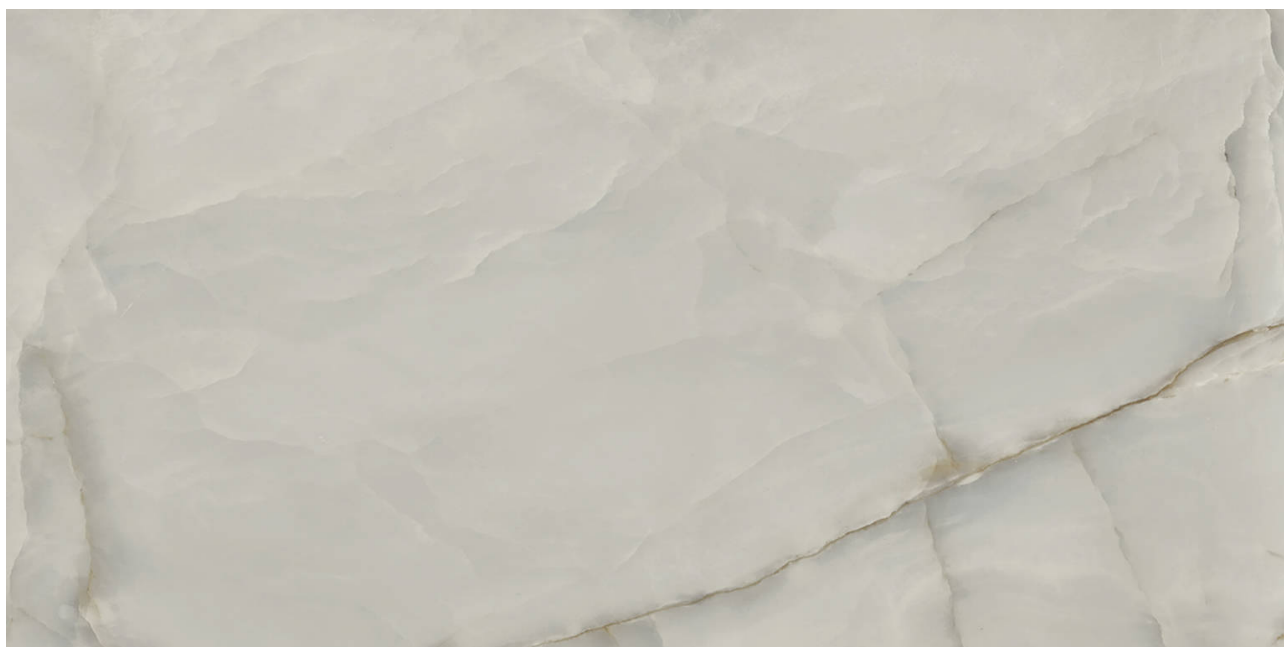

---

**PRODUCT**  
**MAGICAL DARK GREY MATTE 24X48**

---

24"x48" | Marble Look

## TECHNICAL DATA

FINISH: Matte  
LOOK: Marble Look  
CODE: QURO-MA-2MN  
SIZE: 24"x48"  
FROST RESISTANCE: Yes  
NAME: Magical Dark Grey Matte 24x48  
PEI: 4  
SERIES: Romance  
STYLE: Contemporary  
SUITABLE FOR: Indoor  
TYPOLOGY: Porcelain  
TYPE OF PIECE: Field Tile  
USE: Floor and Wall