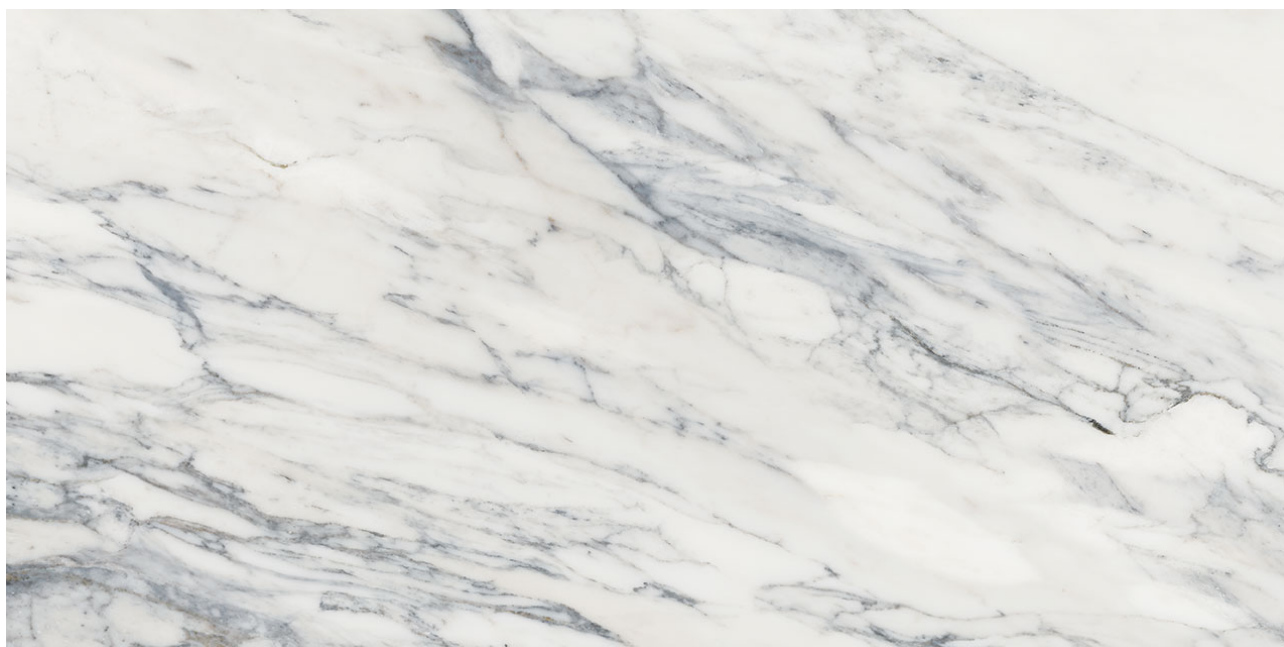

## TECHNICAL DATA

FINISH: Honed  
LOOK: Stone Look  
CODE: QUSW-RW-5H  
SIZE: 12"x24"  
FROST RESISTANCE: Yes  
NAME: Royal Stoneworks 12X24 Regal White Vein Honed  
SERIES: Royal Stoneworks  
SHADE VARIATION: V3  
STYLE: Contemporary  
SUITABLE FOR: Indoor|Shower  
TYPOLOGY: Porcelain  
TYPE OF PIECE: Field Tile  
USE: Floor and Wall