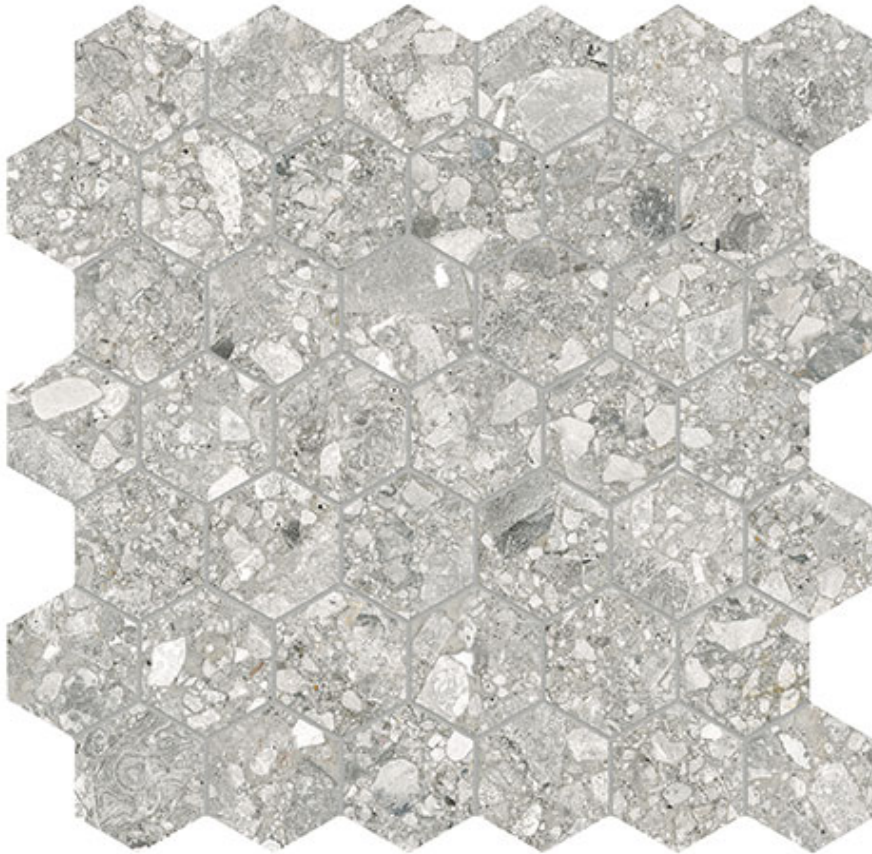

PRODUCT

ROYAL STONEWORKS 2\'' REGAL FOSSIL VEIN HEX

12"x12" | Stone Look

TECHNICAL DATA

FINISH: Matt
LOOK: Stone Look
CODE: QUSW-RF-HX
SIZE: 12"x12"
MOSAIC TYPE: 2"x2"
NAME: Royal Stoneworks 2" Regal Fossil Vein Hex
SERIES: Royal Stoneworks
SHADE VARIATION: V3
STYLE: Contemporary
SUITABLE FOR: Indoor|Shower
TYPOLOGY: Porcelain
TYPE OF PIECE: Mosaic
USE: Floor and Wall