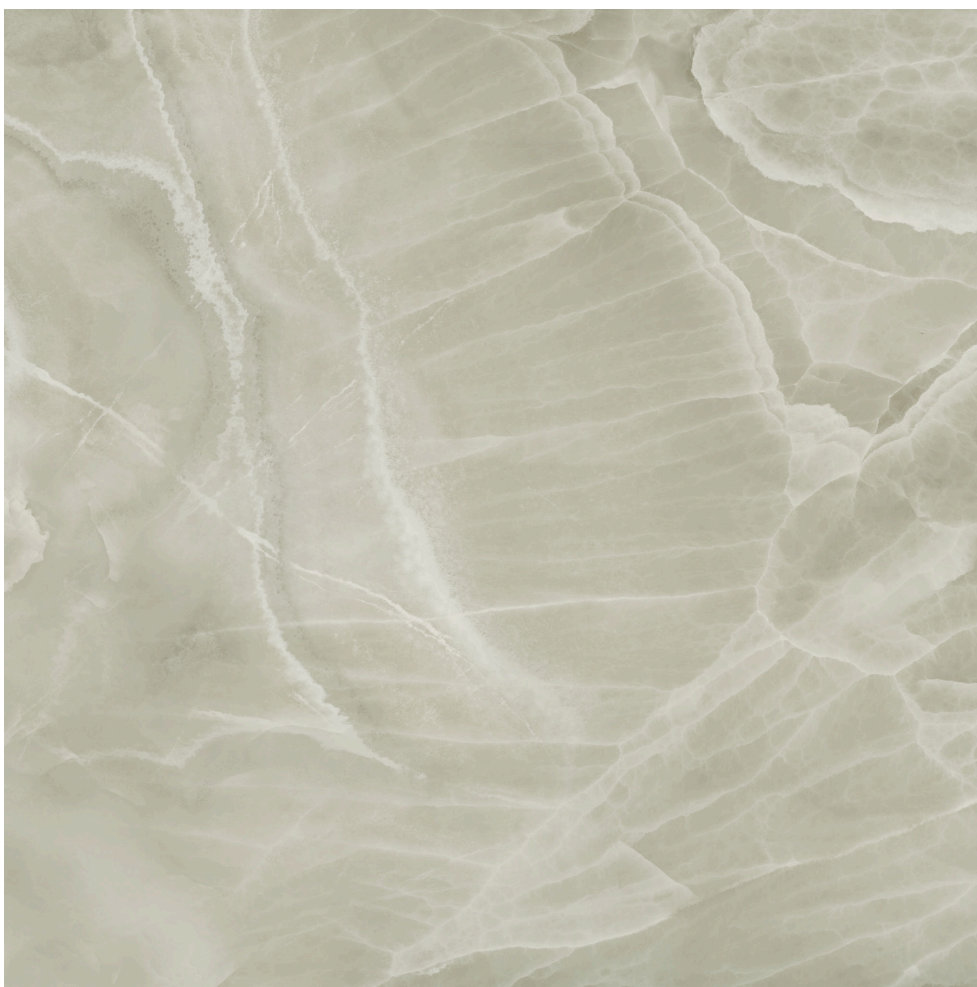

PRODUCT
LUSTRA 48X48 ONYX SAGE HONED

48"x48" | Marble Look

TECHNICAL DATA

FINISH: Honed

LOOK: Marble Look

CODE: AC8500-01550

SIZE: 48"x48"

FROST RESISTANCE: Yes

NAME: Lustra 48x48 Onyx Sage Honed

NOTES: This product is special order and cannot be cancelled, returned, or refunded.

SERIES: Lustra

SHADE VARIATION: V3

SUITABLE FOR: Indoor| Outdoor

TPOLOGY: Colorsync Porcelain