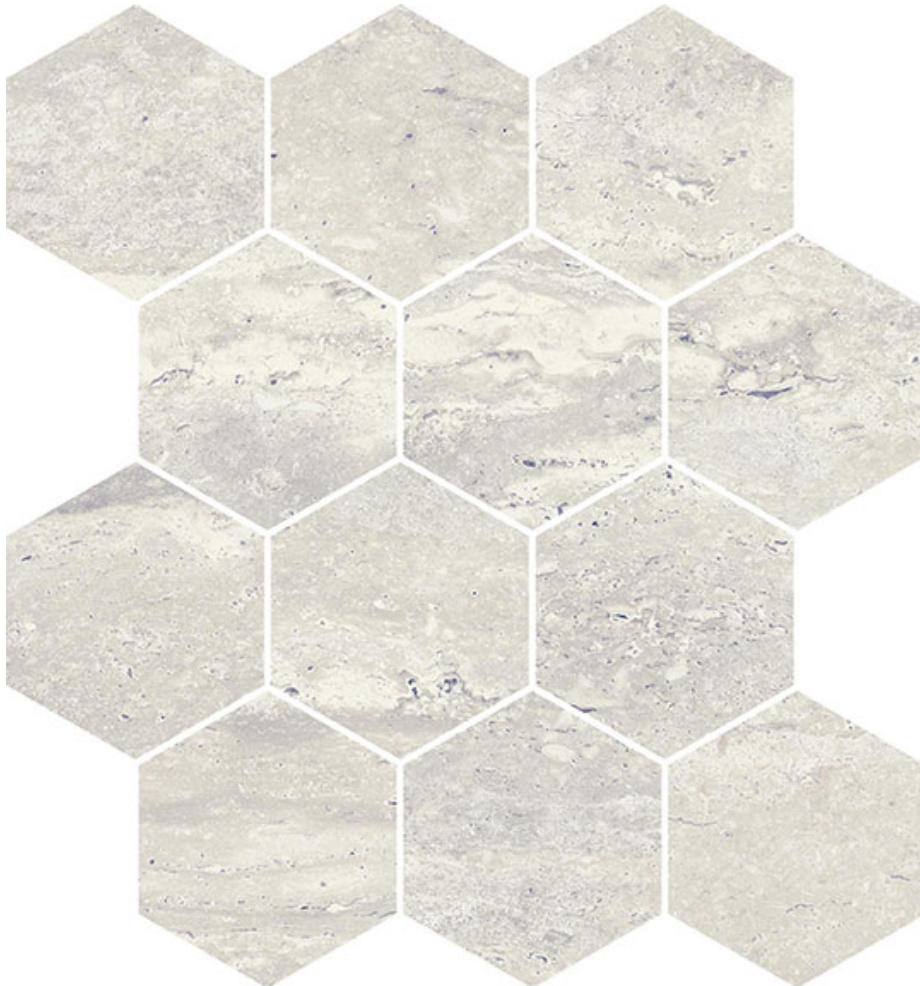

PRODUCT
SATURNIA 3X3 HEX ROMAN MATTE

9"x11" | Marble Look

GRAPHIC VARIETY

ROOM SCENES

TECHNICAL DATA

FINISH: Matt
LOOK: Marble Look
CODE: QUSA-RO-HM
SIZE: 9"x11"
FROST RESISTANCE: Yes
MOSAIC TYPE: 3"x3"
NAME: Saturnia 3x3 Hex Roman Matte
NOTES: Proudly made in the USA
SERIES: Saturnia
STYLE: Contemporary
TYPOLOGY: Porcelain
TYPE OF PIECE: Mosaic
USE: Floor and Wall