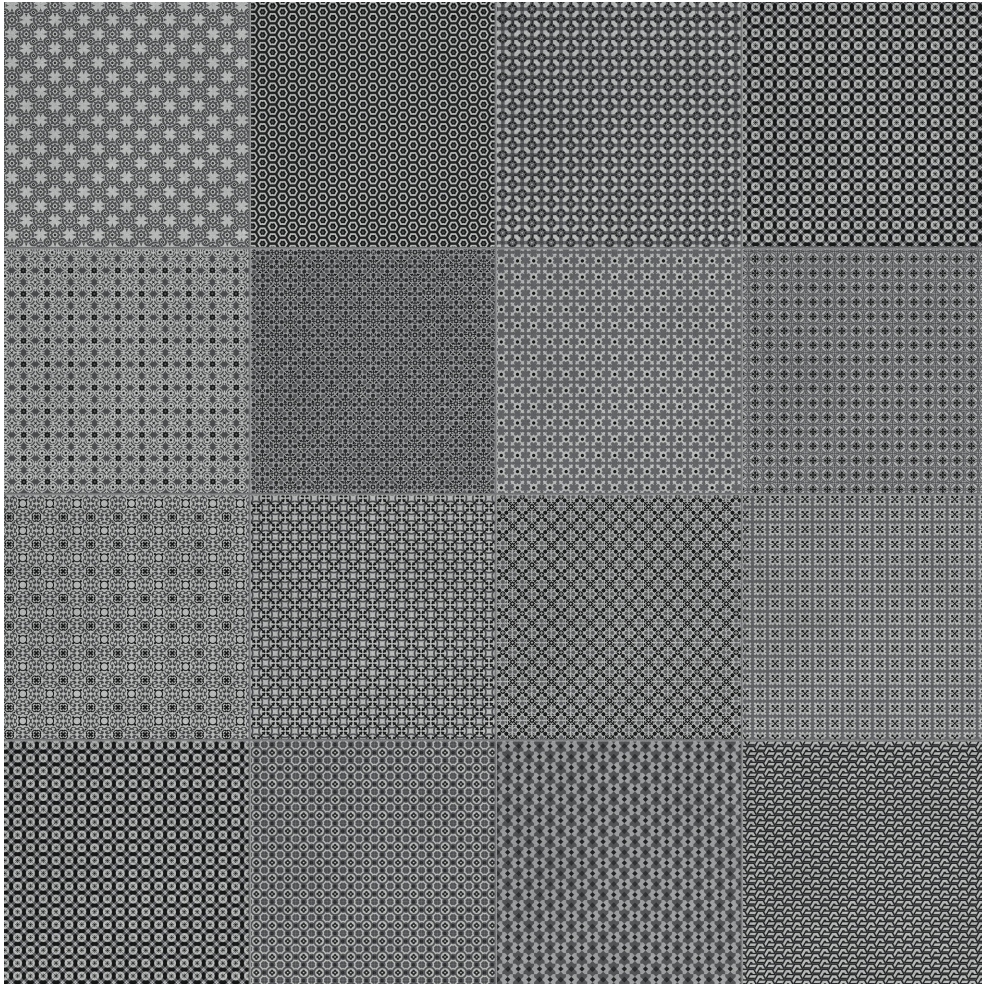

## TAPESTRI 8X8 SILK BLEND

---

8"x8" | Multi-Look Mosaics

**TECHNICAL DATA**

FINISH: Matte

LOOK: Multi-Look Mosaics

CODE: AC4500-09790

SIZE: 8"x8"

FROST RESISTANCE: Yes

NAME: Tapestri 8x8 Silk Blend

NOTES: This product is special order and cannot be cancelled, returned, or refunded.

PEI: 4

SERIES: Tapestri

SHADE VARIATION: V2-V4

SUITABLE FOR: Indoor| Outdoor

TYPOLOGY: Pressed Glazed Porcelain

TYPE OF PIECE: Field Tile

USE: Floor and Wall

**PACKING**

| Size  | Product type | BOX |      |    | PALLET |      |    |
|-------|--------------|-----|------|----|--------|------|----|
|       |              | pcs | sqft | lb | boxes  | sqft | lb |
| 8"x8" | Field Tile   | 17  | 7.32 |    |        |      |    |