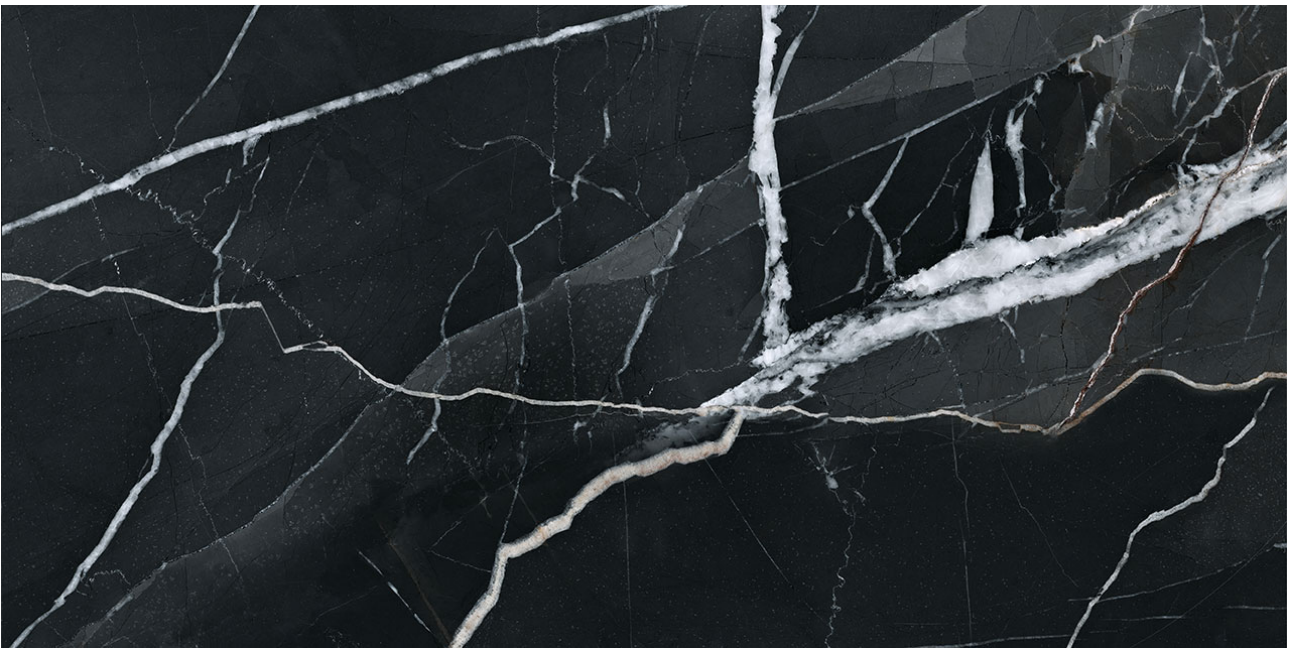

---

**PRODUCT**  
**ROYAL STONEWORKS 12X24 REGAL BLACK VEIN**  
**POLISHED**

---

12"x24" | Stone Look

## TECHNICAL DATA

FINISH: Polished  
LOOK: Stone Look  
CODE: QUSW-RV-5P  
SIZE: 12"x24"  
FROST RESISTANCE: Yes  
NAME: Royal Stoneworks 12X24 Regal Black Vein Polished  
SERIES: Royal Stoneworks  
STYLE: Contemporary  
SUITABLE FOR: Indoor|Shower  
TYPOLOGY: Porcelain  
TYPE OF PIECE: Field Tile  
USE: Floor and Wall