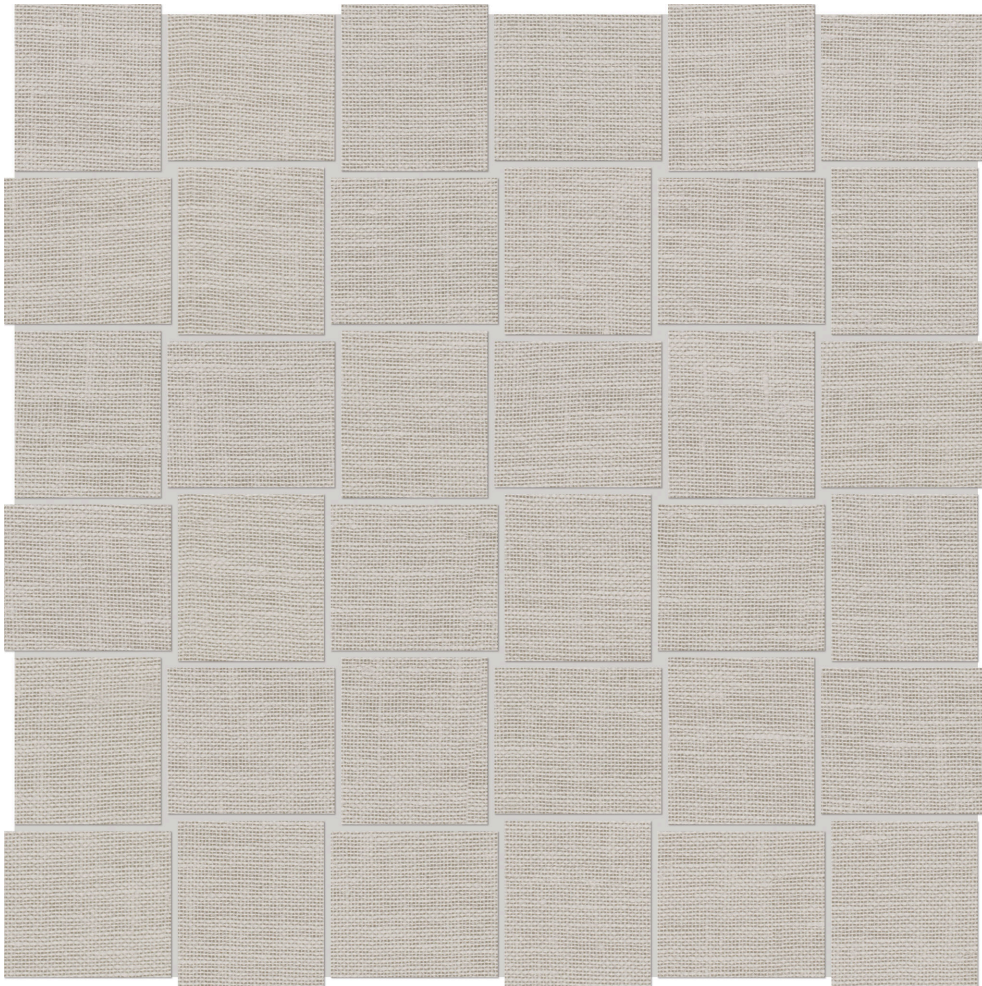

PRODUCT

FABRIKA 2X2 BASKETWEAVE DAMASCUS SILK MATTE

12"x12" | Textured Look

TECHNICAL DATA

FINISH: Matt
LOOK: Textured Look
CODE: QUFA-DA-2X2
SIZE: 12"x12"
FROST RESISTANCE: Yes
MOSAIC TYPE: 2"x2"
NAME: Fabrika 2X2 Basketweave Damascus Silk Matte
SERIES: Fabrika
SHADE VARIATION: V1
STYLE: Contemporary
SUITABLE FOR: Backsplash| Indoor | Shower
TYPOLOGY: Porcelain
TYPE OF PIECE: Mosaic
USE: Floor and Wall