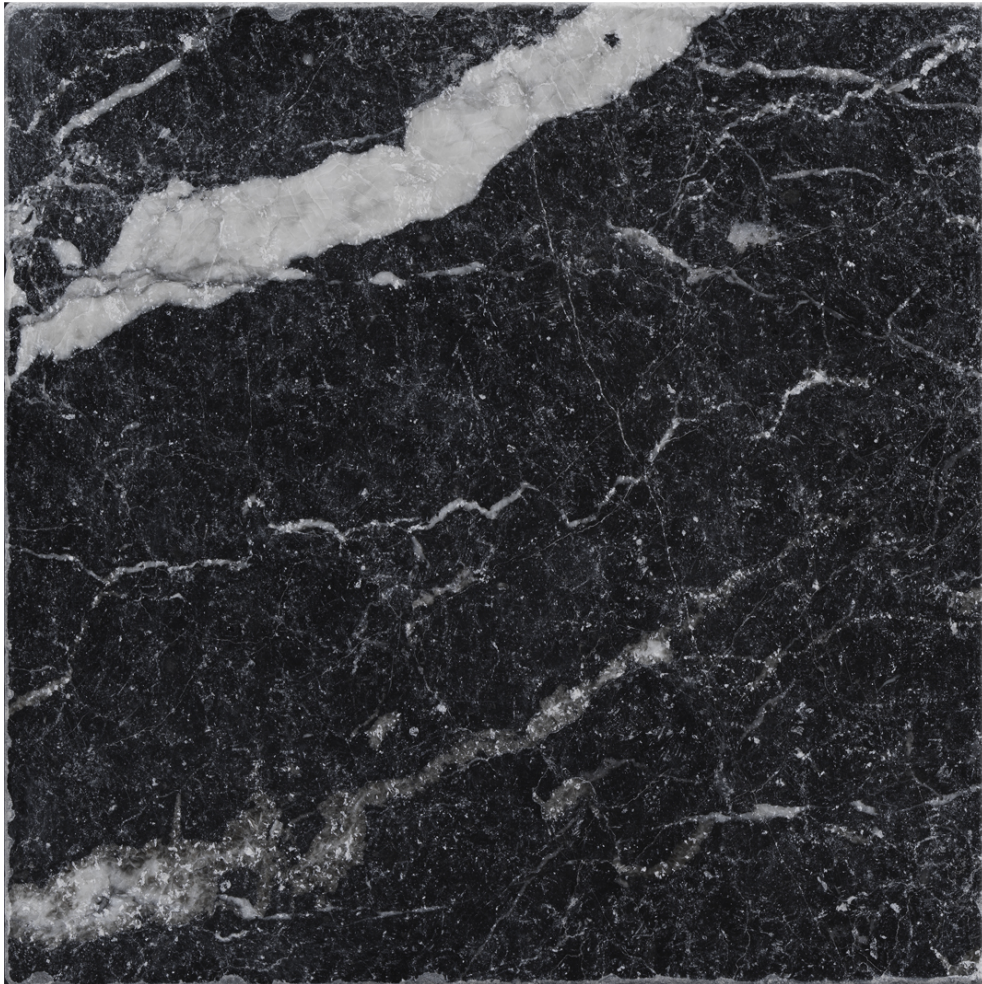

---

**PRODUCT**  
**OBSESSION 10X10 NERO**

---

10"x10" | Marble Look

ROOM SCENES

**TECHNICAL DATA**

FINISH: Matt  
LOOK: Marble Look  
CODE: QUOB-NE-3  
SIZE: 10"x10"  
FROST RESISTANCE: Yes  
NAME: Obsession 10x10 Nero  
NOTES: 22 graphic variations  
PEI: 3  
SERIES: Obsession  
SHADE VARIATION: V1  
STYLE: Classic  
SUITABLE FOR: Backsplash|Indoor|Shower  
TYPOLOGY: Glazed Porcelain  
TYPE OF PIECE: Field Tile  
USE: Floor and Wall