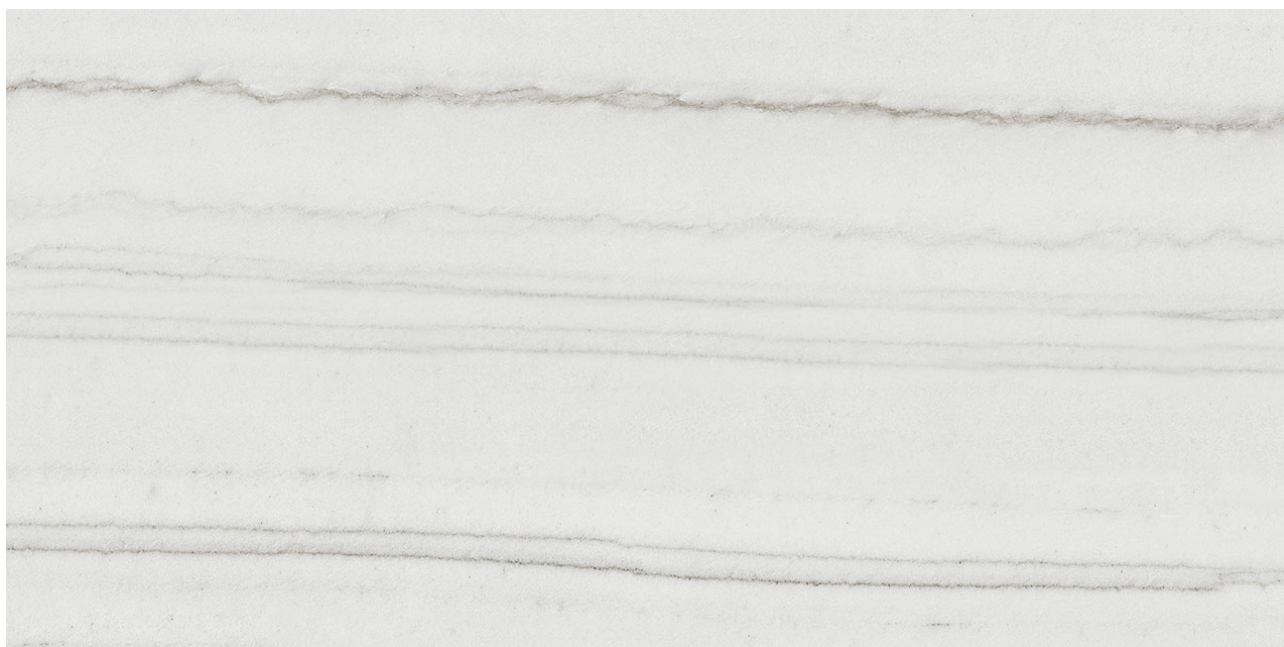

PRODUCT

ROYAL STONWORKS 12X24 TUSCAN WHITE VEIN HONED

12"x24" | Stone Look

TECHNICAL DATA

FINISH: Honed
LOOK: Stone Look
CODE: QUSW-TW-5H
SIZE: 12"x24"
FROST RESISTANCE: Yes
NAME: Royal Stoneworks 12X24 Tuscan White Vein Honed
SERIES: Royal Stoneworks
STYLE: Contemporary
SUITABLE FOR: Indoor|Shower
TYPOLOGY: Porcelain
TYPE OF PIECE: Field Tile
USE: Floor and Wall